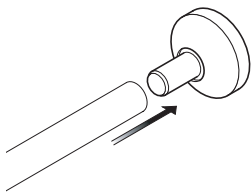

**Headrail**

**A**

- > 3 m lengths, Ø 21.3 mm
- > Fixed over divisions and doors
- > Order socket, hanger and corner piece separately, as required
- > Grade 316L stainless steel
- > Order qty: 1 pc

Finish	Cat. No.
Satin stainless steel	980.34.420

**Wall to headrail socket**

**B**

- > Secures headrail to wall
- > Press fit headrail onto connecting plug
- > Grade 316L stainless steel and galvanized steel connecting plug
- > Order qty: 1 pc

Finish	Cat. No.
Satin stainless steel	980.34.370

**Hanger**

**C**

- > Secures headrail to board division panel
- > Slides over headrail and secured by fixings
- > Grade 316L stainless steel
- > Order qty: 1 pc

Finish	Cat. No.
Satin stainless steel	980.34.310