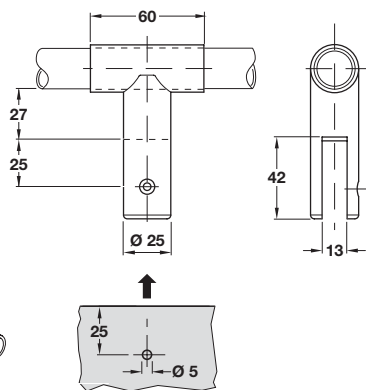

**Headrail**

**A**

- > 3 m lengths, Ø 21.3 mm
- > Fixed over divisions and doors
- > Order socket, hanger and corner piece separately, as required
- > Grade 316L stainless steel
- > Order qty: 1 pc

Finish	Cat. No.
Satin stainless steel	980.34.420

**Wall to headrail socket**

**B**

- > Secures headrail to wall
- > Press fit headrail onto connecting plug
- > Grade 316L stainless steel and galvanized steel connecting plug
- > Order qty: 1 pc

Finish	Cat. No.
Satin stainless steel	980.34.370

**Hanger**

**C**

- > Secures headrail to board division panel
- > Slides over headrail and secured by fixings
- > Grade 316L stainless steel
- > Order qty: 1 pc

Finish	Cat. No.
Satin stainless steel	980.34.310