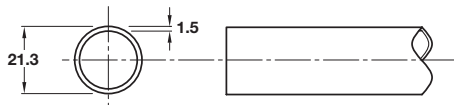

**Headrail**

**A**

- > 3 m lengths, Ø 21.3 mm
- > Fixed over divisions and doors
- > Order socket, hanger and corner piece separately, as required
- > Grade 316L stainless steel
- > Order qty: 1 pc

Finish	Cat. No.
Satin stainless steel	980.34.420

**Wall to headrail socket**

**B**

- > Secures headrail to wall
- > Press fit headrail onto connecting plug
- > Grade 316L stainless steel and galvanized steel connecting plug
- > Order qty: 1 pc

Finish	Cat. No.
Satin stainless steel	980.34.370

**Hanger**

**C**

- > Secures headrail to board division panel
- > Slides over headrail and secured by fixings
- > Grade 316L stainless steel
- > Order qty: 1 pc

Finish	Cat. No.
Satin stainless steel	980.34.310