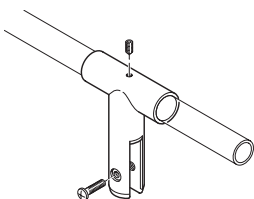

**Headrail**

**A**

- > 3 m lengths, Ø 21.3 mm
- > Fixed over divisions and doors
- > Order socket, hanger and corner piece separately, as required
- > Grade 316L stainless steel
- > Order qty: 1 pc

Finish	Cat. No.
Satin stainless steel	980.34.420

**Wall to headrail socket**

**B**

- > Secures headrail to wall
- > Press fit headrail onto connecting plug
- > Grade 316L stainless steel and galvanized steel connecting plug
- > Order qty: 1 pc

Finish	Cat. No.
Satin stainless steel	980.34.370

**Hanger**

**C**

- > Secures headrail to board division panel
- > Slides over headrail and secured by fixings
- > Grade 316L stainless steel
- > Order qty: 1 pc

Finish	Cat. No.
Satin stainless steel	980.34.310