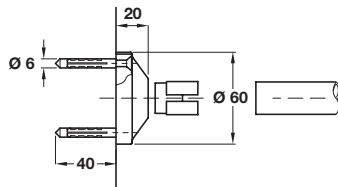

**Headrail**

**A**

- > 3 m lengths, Ø 21.3 mm
- > Fixed over divisions and doors
- > Order socket, hanger and corner piece separately, as required
- > Grade 316L stainless steel
- > Order qty: 1 pc

Finish	Cat. No.
Satin stainless steel	980.34.420

**Wall to headrail socket**

**B**

- > Secures headrail to wall
- > Press fit headrail onto connecting plug
- > Grade 316L stainless steel and galvanized steel connecting plug
- > Order qty: 1 pc

Finish	Cat. No.
Satin stainless steel	980.34.370

**Hanger**

**C**

- > Secures headrail to board division panel
- > Slides over headrail and secured by fixings
- > Grade 316L stainless steel
- > Order qty: 1 pc

Finish	Cat. No.
Satin stainless steel	980.34.310