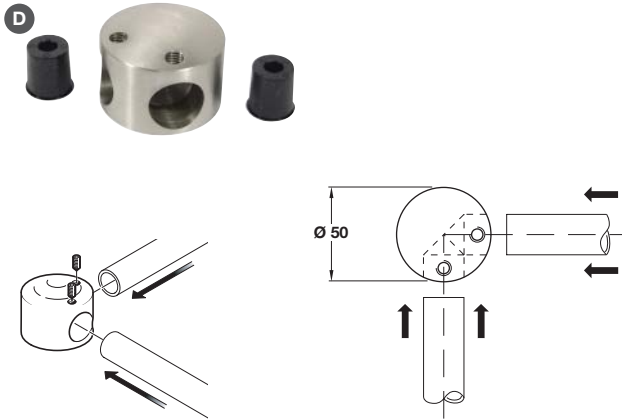

## Corner piece

- > Secures headrail at 90°
- > Grade 303 stainless steel
- > Order qty: 1 pc

Finish  
Satin stainless steel

Cat. No.  
980.34.400

## Tee piece

- > Joining front headrail to division headrail
- > Secures rail at 90°
- > Grade 303 stainless steel
- > Order qty: 1 pc

Finish  
Satin stainless steel

Cat. No.  
980.34.430

## Cross connector

- > Secures rail to rail
- > Grade 303 stainless steel
- > Order qty: 1 pc

Finish  
Satin stainless steel

Cat. No.  
980.34.440

## Rail connector

- > Secures rail to rail
- > Galvanized steel connecting plugs, steel threaded rod and 303 stainless steel centring ring
- > Order qty: 1 pc

Rail connector

Cat. No.  
980.34.460