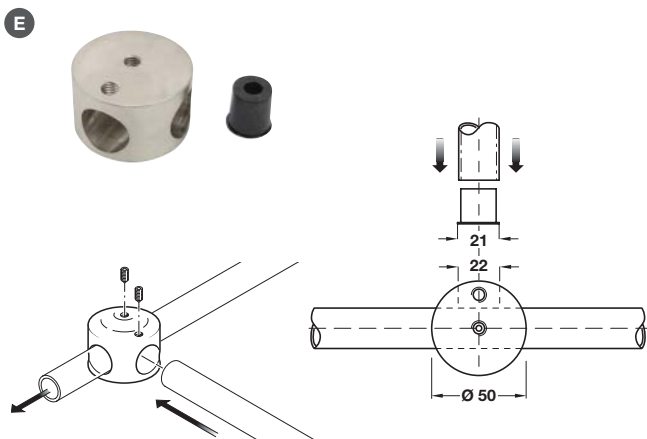

## Corner piece

- > Secures headrail at 90°
- > Grade 303 stainless steel
- > Order qty: 1 pc

Finish  
Satin stainless steel

Cat. No.  
980.34.400

## Tee piece

- > Joining front headrail to division headrail
- > Secures rail at 90°
- > Grade 303 stainless steel
- > Order qty: 1 pc

Finish  
Satin stainless steel

Cat. No.  
980.34.430

## Cross connector

- > Secures rail to rail
- > Grade 303 stainless steel
- > Order qty: 1 pc

Finish  
Satin stainless steel

Cat. No.  
980.34.440

## Rail connector

- > Secures rail to rail
- > Galvanized steel connecting plugs, steel threaded rod and 303 stainless steel centring ring
- > Order qty: 1 pc

Rail connector

Cat. No.  
980.34.460