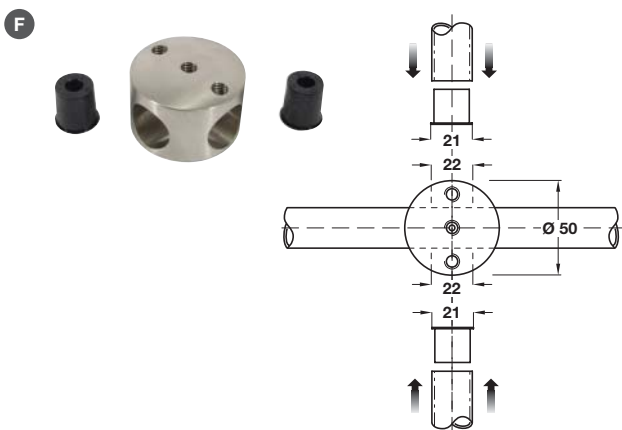

## Corner piece

- > Secures headrail at 90°
- > Grade 303 stainless steel
- > Order qty: 1 pc

Finish  
Satin stainless steel

Cat. No.  
980.34.400

## Tee piece

- > Joining front headrail to division headrail
- > Secures rail at 90°
- > Grade 303 stainless steel
- > Order qty: 1 pc

Finish  
Satin stainless steel

Cat. No.  
980.34.430

## Cross connector

- > Secures rail to rail
- > Grade 303 stainless steel
- > Order qty: 1 pc

Finish  
Satin stainless steel

Cat. No.  
980.34.440

## Rail connector

- > Secures rail to rail
- > Galvanized steel connecting plugs, steel threaded rod and 303 stainless steel centring ring
- > Order qty: 1 pc

Rail connector

Cat. No.  
980.34.460