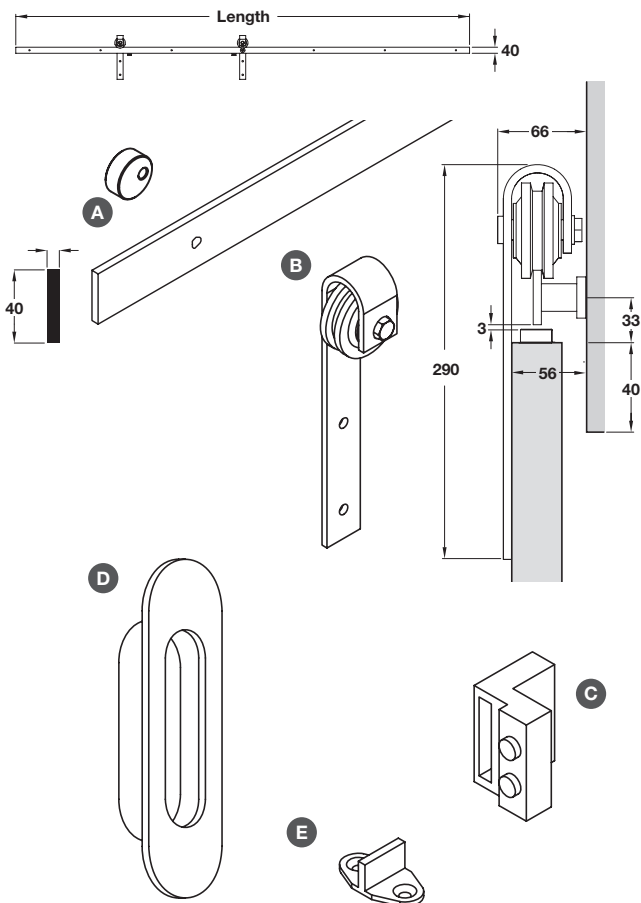

RUSTIC FLAT TRACK SLIDING DOOR SYSTEM

A traditional quiet and smooth running system for internal wooden sliding doors weighing up to 80 kg. Exposed steel straps fastening down the front of the door and a robust black powder coated finish create the rustic look.

Sliding Door Fittings for Architectural Applications: Sliding Interior Doors

9

- > Rustic Flat Track
- > Range:
 - Max. door weight **80 kg**
 - Max. door width **1000 / 1500 mm**
 - Min. door width **500 mm**
 - For door thickness 36-46 mm
- > Nylon bearing wheels provide a smooth and silent running system
- > Two sets needed for double doors

Rustic 80 complete fitting set

- > Complete set for 1 door includes:
 - A Flat top track with spacer, side fixing, black powder coated steel
 - B Trolley hanger with curved plate for door fixing with single roller, black powder coated steel plate and roller
 - C Door stopper, black powder coated steel
 - D Oval flush pull, black powder coated steel
 - E Bottom guide, black plastic
- > Order qty: 1 set

Complete fitting set for 1 door

A Flat top track		1 pc
B Trolley hanger		2 pcs
C Door stopper		2 pcs
D Oval flush pull		2 pcs
E Bottom guide		1 pc
Track length	For min. door width	Cat. No.
2000 mm	1000 mm	941.33.000
3000 mm	1500 mm	941.33.001