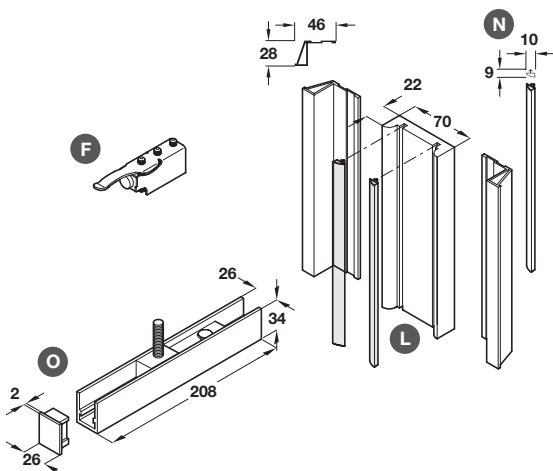

- > For low headroom applications, alternative to Xinnix set above
- > Set includes:
  - L Jamb, 1 pc
  - N Seals, 2 pcs
  - F Hawa-Junior 80 track stopper, 1 pc
  - O Low headroom carriage, for use with Hawa-Junior 80 trolley
- > Order qty: 1 set

For door height	Cat. No.
2100 mm	984.60.043
2300 mm	984.60.045