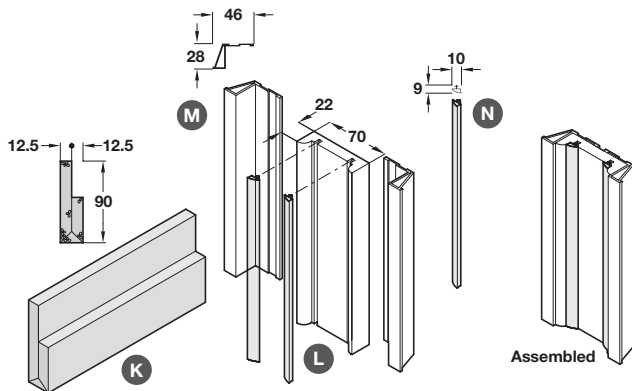

Sliding Door Fittings for Architectural Applications: Pocket Sliding Interior Doors

- > Xinnix Hawa-Junior 80
- > Range:
 - For max. door weight: **80 kg**
 - For max. door height: **2300 mm**
 - For max. door width: **1000 mm**
 - For max. door thickness: **40 mm**
- > Using standard UK door sizes a sliding door cavity wall can easily be installed saving time and money on projects, suitable for 75 mm stud to create 100 mm wall
- > Frames can be cut to size by 500 mm width and 1000 mm height
- > Finish with Xinnix finishing set for pelmet and closing jamb or Xinnix B set for low headroom applications
- > For larger openings or double doors please contact us

TOH AH 2016, © Häfele U.K. Ltd 2016. Dimensional data not binding. We reserve the right to alter specifications without notice.

HAWA-Junior 80 Xinnix pocket door system

- > Set for 1 sliding pocket door includes
 - A Top track, 1 length
 - B Track holder, 1 pc
 - C Middle supporting profiles, 2 pcs
 - D Front supporting profiles, 2 pcs
 - E Hawa-Junior 80 trolley hanger, 2 pcs
 - F Hawa-Junior 80 track stopper, 1 pc
 - G Hawa-Junior 80 buffer, 1 pc
 - H Alternative bottom guide, 1 pc
 - I Soft closing mechanism, 1 pc
 - J Fixing plates, 1 pc
- Fitting instructions
- > Order qty: 1 set

For door height x width	Cat. No.
2100 x 1000 mm	984.60.040
2300 x 1000 mm	984.60.041

Xinnix finishing set

- > For standard headroom applications
- > Set includes:
 - K Plaster board pelmet, 1 pc
 - L Jamb, 1 pc
 - M Metal jamb frame, 1 pc
 - N Seals, 2 pcs
- > Order qty: 1 set (Order 1 per door set)

For door height	Cat. No.
2100 mm	984.60.043
2300 mm	984.60.045