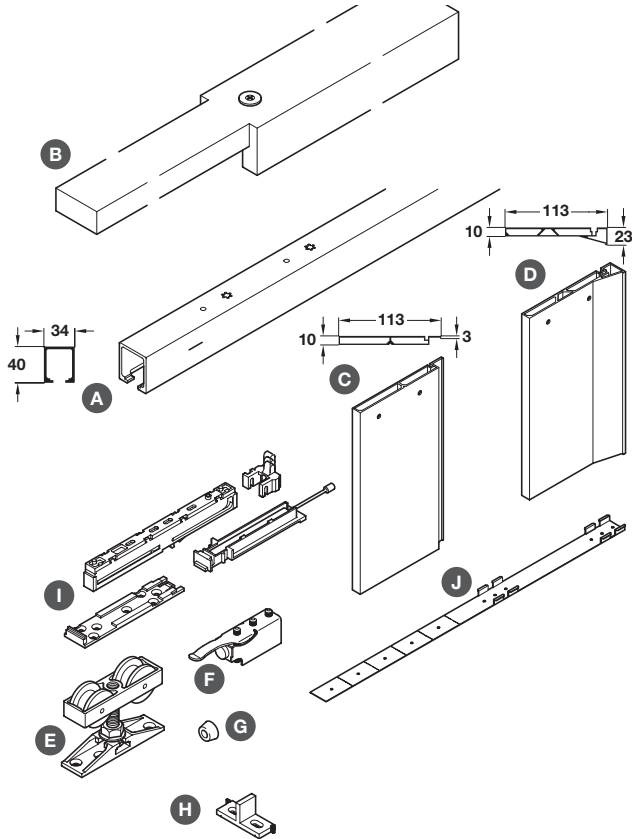

Sliding Door Fittings for Architectural Applications: Pocket Sliding Interior Doors

- > Xinnix Hawa-Junior 80
- > Range:
 - For max. door weight: **80 kg**
 - For max. door height: **2300 mm**
 - For max. door width: **1000 mm**
 - For max. door thickness: **40 mm**
- > Using standard UK door sizes a sliding door cavity wall can easily be installed saving time and money on projects, suitable for 75 mm stud to create 100 mm wall
- > Frames can be cut to size by 500 mm width and 1000 mm height
- > Finish with Xinnix finishing set for pelmet and closing jamb or Xinnix B set for low headroom applications
- > For larger openings or double doors please contact us

TOH AH 2016, © Häfele U.K. Ltd 2016. Dimensional data not binding. We reserve the right to alter specifications without notice.

HAWA-Junior 80 Xinnix pocket door system

- > Set for 1 sliding pocket door includes
 - A Top track, 1 length
 - B Track holder, 1 pc
 - C Middle supporting profiles, 2 pcs
 - D Front supporting profiles, 2 pcs
 - E Hawa-Junior 80 trolley hanger, 2 pcs
 - F Hawa-Junior 80 track stopper, 1 pc
 - G Hawa-Junior 80 buffer, 1 pc
 - H Alternative bottom guide, 1 pc
 - I Soft closing mechanism, 1 pc
 - J Fixing plates, 1 pc
- Fitting instructions
- > Order qty: 1 set

For door height x width	Cat. No.
2100 x 1000 mm	984.60.040
2300 x 1000 mm	984.60.041

Xinnix finishing set

- > For standard headroom applications
- > Set includes:
 - K Plaster board pelmet, 1 pc
 - L Jamb, 1 pc
 - M Metal jamb frame, 1 pc
 - N Seals, 2 pcs
- > Order qty: 1 set (Order 1 per door set)

For door height	Cat. No.
2100 mm	984.60.043
2300 mm	984.60.045