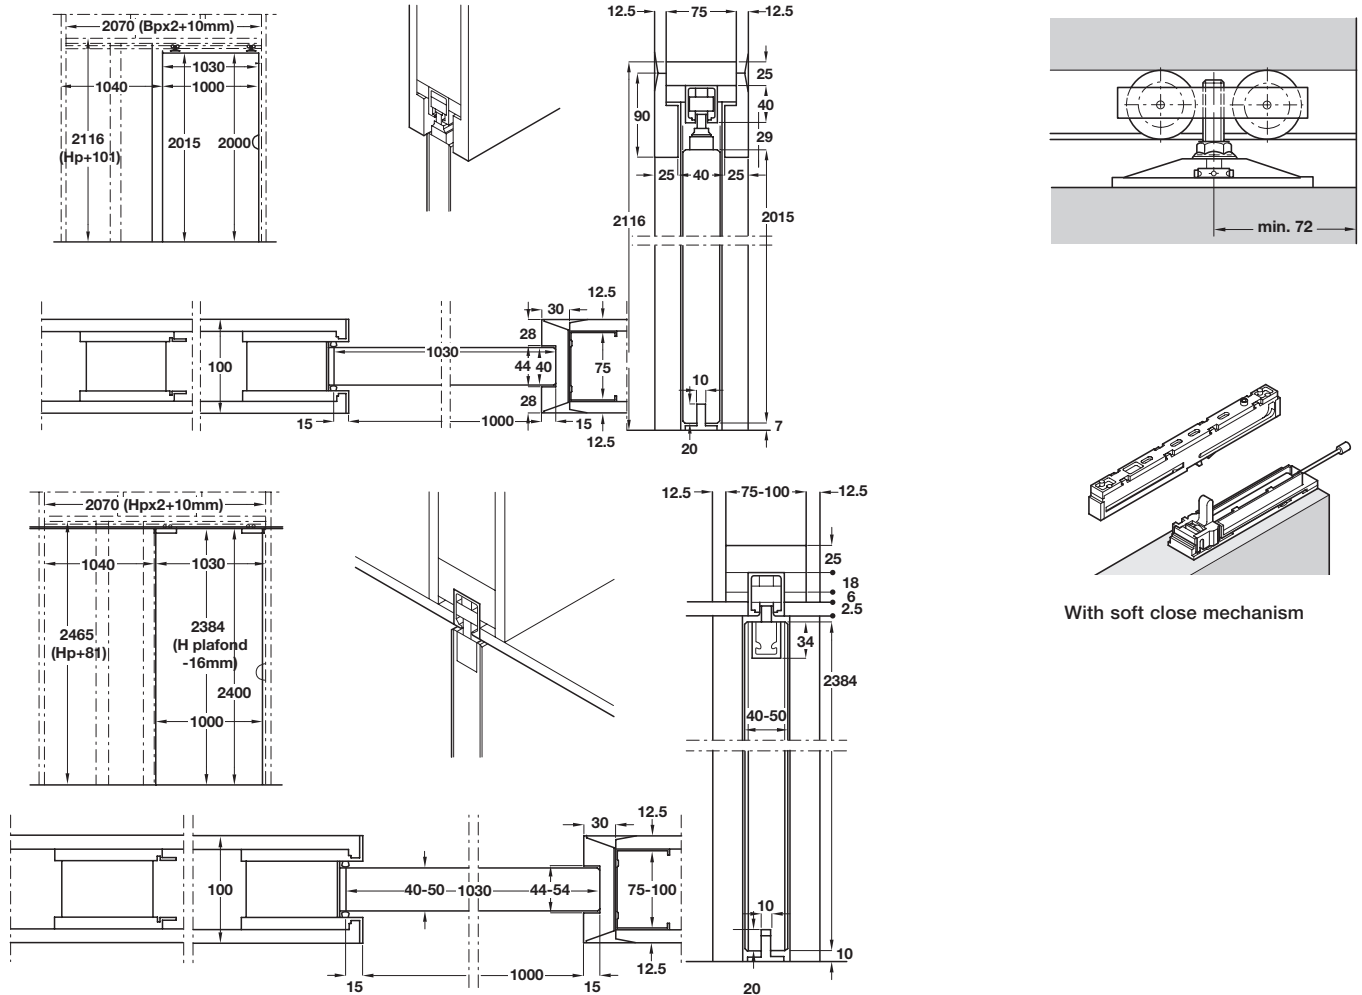

Sliding Door Fittings for Architectural Applications: Pocket Sliding Interior Doors

- > Xinnix Hawa-Junior 80
- > Range:
 - For max. door weight: **80 kg**
 - For max. door height: **2300 mm**
 - For max. door width: **1000 mm**
 - For max. door thickness: **40 mm**
- > Using standard UK door sizes a sliding door cavity wall can easily be installed saving time and money on projects, suitable for 75 mm stud to create 100 mm wall
- > Frames can be cut to size by 500 mm width and 1000 mm height
- > Finish with Xinnix finishing set for pelmet and closing jamb or Xinnix B set for low headroom applications
- > For larger openings or double doors please contact us

TOH AH 2016, © Häfele U.K. Ltd 2016. Dimensional data not binding. We reserve the right to alter specifications without notice.

HAWA-Junior 80 Xinnix pocket door system

- > Set for 1 sliding pocket door includes
 - A Top track, 1 length
 - B Track holder, 1 pc
 - C Middle supporting profiles, 2 pcs
 - D Front supporting profiles, 2 pcs
 - E Hawa-Junior 80 trolley hanger, 2 pcs
 - F Hawa-Junior 80 track stopper, 1 pc
 - G Hawa-Junior 80 buffer, 1 pc
 - H Alternative bottom guide, 1 pc
 - I Soft closing mechanism, 1 pc
 - J Fixing plates, 1 pc
- Fitting instructions
- > Order qty: 1 set

For door height x width	Cat. No.
2100 x 1000 mm	984.60.040
2300 x 1000 mm	984.60.041

Xinnix finishing set

- > For standard headroom applications
- > Set includes:
 - K Plaster board pelmet, 1 pc
 - L Jamb, 1 pc
 - M Metal jamb frame, 1 pc
 - N Seals, 2 pcs
- > Order qty: 1 set (Order 1 per door set)

For door height	Cat. No.
2100 mm	984.60.043
2300 mm	984.60.045