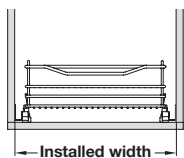

## PULL OUT STORAGE BASKETS

Storage basket sets for front fixing door cabinets.

Photo shows baskets mounted in cabinet without door

### Pull out storage baskets

Max.  
30 kg  
per basket

- > To suit 400 to 1000 mm cabinet widths with 15/16 mm or 18/19 mm board thickness
- > Built in depth: 457 mm
- > Set includes:
  - 1x Storage basket, linear chrome wire
  - 1x Pair concealed full extension runners
- > Polished chrome-plated steel baskets, galvanized steel runners
- > Order door front fixing brackets separately
- > Order fixings separately
- > Order qty: 1 pc

For cabinet width / basket width	Cat. No.
400 / 364 mm	540.23.202
450 / 414 mm	540.23.203
500 / 464 mm	540.23.204
600 / 564 mm	540.23.205
800 / 764 mm	540.23.206
900 / 864 mm	540.23.207
1000 / 964 mm	540.23.209
Door front fixing brackets (1 set)	540.23.991