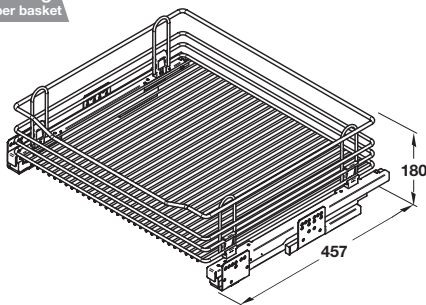

## PULL OUT STORAGE BASKETS

Storage basket sets for front fixing door cabinets.

Photo shows baskets mounted in cabinet without door

### Pull out storage baskets

Max.  
30 kg  
per basket

- > To suit 400 to 1000 mm cabinet widths with 15/16 mm or 18/19 mm board thickness
- > Built in depth: 457 mm
- > Set includes:
  - 1x Storage basket, linear chrome wire
  - 1x Pair concealed full extension runners
- > Polished chrome-plated steel baskets, galvanized steel runners
- > Order door front fixing brackets separately
- > Order fixings separately
- > Order qty: 1 pc