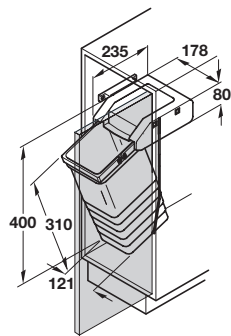

Waste bin

- > For hinged door cabinets
- > Can be mounted to side or rear of the cabinet
- > Bracket included for side mounting, lid fixes to rear panel without bracket
- > Plastic bin, mounting components and lid
- > Order qty: 1 pc

Side Mounting Unhanded **Fixings included**

Bins included	White
1x 8 litre bin	502.89.700