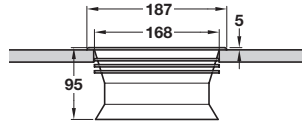

Bathroom worktop waste bin

- > For recess mounting in Ø 168 mm hole in worktop
- > Installed height 95 mm (excluding bag) x rim Ø 187 mm
- > For use with customers own bin bags - rubber ring holds bags in place, access to underneath will be required to fit bags
- > White plastic support ring, black rubber bag holding ring, brushed stainless steel lid with white recessed handle
- > Order qty: 1 pc

For worktop mounting	Bins included	Pol.stainless steel/white
Ø 168 mm hole	not included	503.99.711

Pico vanity waste bin

- > For hinged door cabinets
- > For small spaces such as bathrooms, caravans and boats
- > Can be mounted left or right handed
- > Plastic bin, lid and fittings
- > Order qty: 1 pc

Side Mounting Unhanded **Fixings included**

Bins included	White
1x 8 litre bin	502.89.700

Lockable medicine cabinet

- > Free standing or can be mounted within a cupboard
- > Height x depth: 243 x 182 mm
- > Plastic
- > Order qty: 1 pc

Finish	Width	Cat. No.
White with green cross logo	259 mm	543.44.713
White without logo	266 mm	543.43.770

TOH DESIGN 2017. © Häfele U.K. Ltd 2017. Dimensional data not binding. We reserve the right to alter specifications without notice.