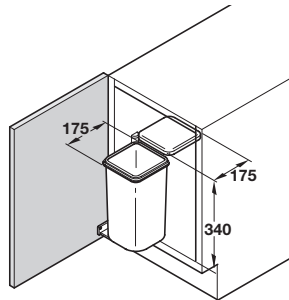

Bathroom worktop waste bin

- > For recess mounting in Ø 168 mm hole in worktop
- > Installed height 95 mm (excluding bag) x rim Ø 187 mm
- > For use with customers own bin bags - rubber ring holds bags in place, access to underneath will be required to fit bags
- > White plastic support ring, black rubber bag holding ring, brushed stainless steel lid with white recessed handle
- > Order qty: 1 pc

For worktop mounting	Bins included	Pol.stainless steel/white
Ø 168 mm hole	not included	503.99.711

Pico vanity waste bin

- > For hinged door cabinets
- > For small spaces such as bathrooms, caravans and boats
- > Can be mounted left or right handed
- > Plastic bin, lid and fittings
- > Order qty: 1 pc

Side Mounting Unhanded **Fixings included**

Bins included	White
1x 8 litre bin	502.89.700

Lockable medicine cabinet

- > Free standing or can be mounted within a cupboard
- > Height x depth: 243 x 182 mm
- > Plastic
- > Order qty: 1 pc

Finish	Width	Cat. No.
White with green cross logo	259 mm	543.44.713
White without logo	266 mm	543.43.770

TOH DESIGN 2017. © Häfele U.K. Ltd 2017. Dimensional data not binding. We reserve the right to alter specifications without notice.