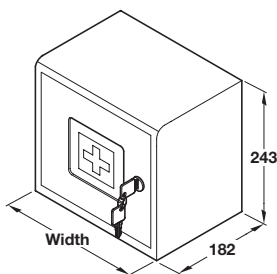

Bathroom worktop waste bin

- > For recess mounting in Ø 168 mm hole in worktop
- > Installed height 95 mm (excluding bag) x rim Ø 187 mm
- > For use with customers own bin bags - rubber ring holds bags in place, access to underneath will be required to fit bags
- > White plastic support ring, black rubber bag holding ring, brushed stainless steel lid with white recessed handle
- > Order qty: 1 pc

Side Mounting Unhanded **Fixings included**

Bins included	White
1x 5 litre bin	502.63.726

Waste bin

- > For hinged door cabinets
- > Can be mounted to side or rear of the cabinet
- > Bracket included for side mounting, lid fixes to rear panel without bracket
- > Plastic bin, mounting components and lid
- > Order qty: 1 pc

Side Mounting Unhanded **Fixings included**

Bins included	White
1x 8 litre bin	502.89.700

Lockable medicine cabinet

- > Free standing or can be mounted within a cupboard
- > Height x depth: 243 x 182 mm
- > Plastic
- > Order qty: 1 pc

Finish	Width	Cat. No.
White with green cross logo	259 mm	543.44.713
White without logo	266 mm	543.43.770

TOH DESIGN 2017. © Häfele U.K. Ltd 2017. Dimensional data not binding. We reserve the right to alter specifications without notice.