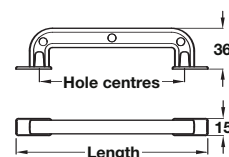

LOFT

LOFT D handle

- > Order M4 handle screws separately
- > Zinc alloy
- > Order qty: 1 pc

Length	Hole centres	Iron effect matt	Antique brass
105 mm	64 mm	110.22.270	110.22.272
169 mm	128 mm	110.22.271	110.22.273

TCH DESIGN 2017. © Häfele U.K. Ltd 2017. Dimensional data not binding. We reserve the right to alter specifications without notice.