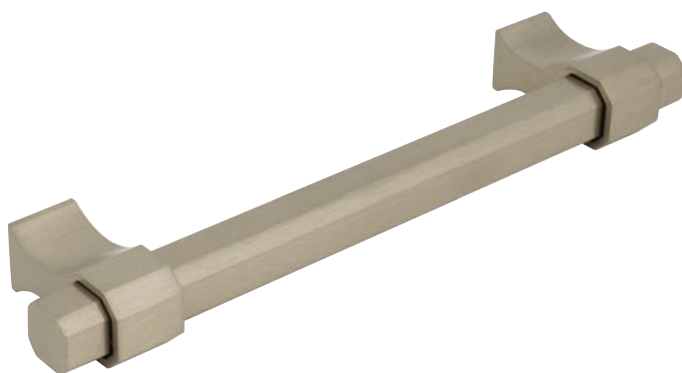

TIBERIUS

TIBERIUS bar handle

- > 2x M4 x 25 mm handle screws included
- > Aluminium
- > Order qty: 1 pc

Length	Hole centres	Polished chrome	Stainless steel effect
163 mm	128 mm	112.85.050	112.85.060
227 mm	192 mm	112.85.051	112.85.061