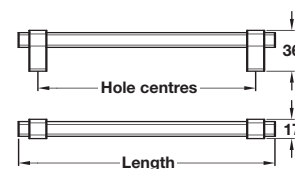

TIBERIUS

TIBERIUS bar handle

- > 2x M4 x 25 mm handle screws included
- > Aluminium
- > Order qty: 1 pc

Length	Hole centres	Polished chrome	Stainless steel effect
163 mm	128 mm	112.85.050	112.85.060
227 mm	192 mm	112.85.051	112.85.061

TCH DESIGN 2017. © Häfele U.K. Ltd 2017. Dimensional data not binding. We reserve the right to alter specifications without notice.