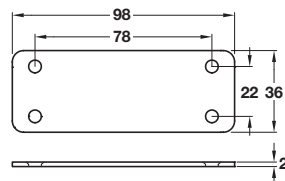

Connecting plate

- > Screw fixing
- > For furniture assembly
- > Galvanized steel
- > Order qty: 1 pc

Length	Cat. No.
60 mm	260.20.015

Connecting plate

- > Screw fixing
- > Steel
- > Order qty: 1 pc

Finish	Cat. No.
Steel	260.22.025

Connecting plate

- > Screw fixing
- > Steel
- > Order qty: 1 pc

Finish	Cat. No.
Bright zinc-plated	260.21.955

TCH TECHNOLOGY 2018, © Häfele U.K., Ltd 2018. Dimensional data not binding. We reserve the right to alter specifications without notice.