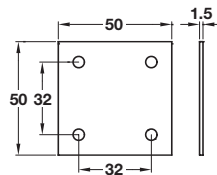

Connecting plate

- > Screw fixing
- > For furniture assembly
- > Galvanized steel
- > Order qty: 1 pc

Length	Cat. No.
60 mm	260.20.015

Connecting plate

- > Screw fixing
- > Steel
- > Order qty: 1 pc

Finish	Cat. No.
Steel	260.22.025

Connecting plate

- > Screw fixing
- > Steel
- > Order qty: 1 pc

Finish	Cat. No.
Bright zinc-plated	260.21.955

TCH TECHNOLOGY 2018, © Häfele U.K., Ltd 2018. Dimensional data not binding. We reserve the right to alter specifications without notice.