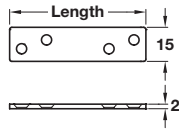

Connecting plate

- > Screw fixing
- > For furniture assembly
- > Galvanized steel
- > Order qty: 1 pc

Length	Cat. No.
60 mm	260.20.015

Connecting plate

- > Screw fixing
- > Steel
- > Order qty: 1 pc

Finish	Cat. No.
Steel	260.22.025

Connecting plate

- > Screw fixing
- > Steel
- > Order qty: 1 pc

Finish	Cat. No.
Bright zinc-plated	260.21.955

TCH TECHNOLOGY 2018, © Häfele U.K., Ltd 2018. Dimensional data not binding. We reserve the right to alter specifications without notice.