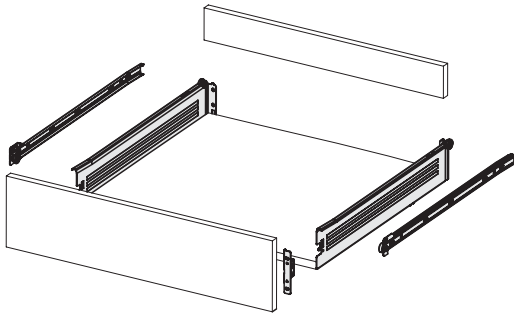

Induax SUPRA-86 drawer set

- > 86 mm height
- > Set consists of:
 - 1 pair steel front adapters
 - 1 pair runners
 - 1 pair drawer sides
- > Order qty: 1 set

Length	White RAL 9001
270 mm	555.50.700
300 mm	555.50.701
350 mm	555.50.702
400 mm	555.50.703
450 mm	555.50.704

Induax SUPRA-118 drawer set

- > 118 mm height
- > Set consists of:
 - 1 pair steel front adapters
 - 1 pair runners
 - 1 pair drawer sides
- > Order qty: 1 set

Length	White RAL 9001
450 mm	555.55.704

Induax SUPRA-150 drawer set

- > 150 mm height
- > Set consists of:
 - 1 pair steel front adapters
 - 1 pair runners
 - 1 pair drawer sides
- > Order qty: 1 set

Length	White RAL 9001
350 mm	555.52.702
400 mm	555.52.703
450 mm	555.52.704

Induax SUPRA INDAmatic soft close is available to order separately, part number 558.57.496 in white or 558.57.596 in grey. Shown on page 20-1056