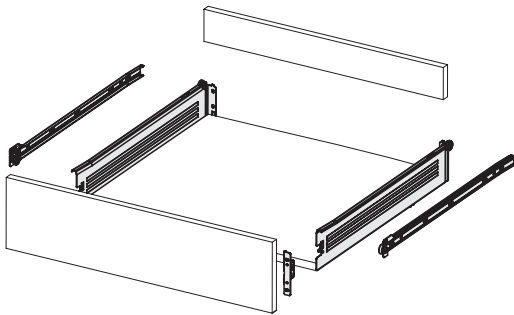

Induax SUPRA-86 drawer set

- > 86 mm height
- > Set consists of:
 - 1 pair steel front adapters
 - 1 pair runners
 - 1 pair drawer sides
- > Order qty: 1 set

Length	White RAL 9001
270 mm	555.50.700
300 mm	555.50.701
350 mm	555.50.702
400 mm	555.50.703
450 mm	555.50.704

Induax SUPRA-118 drawer set

- > 118 mm height
- > Set consists of:
 - 1 pair steel front adapters
 - 1 pair runners
 - 1 pair drawer sides
- > Order qty: 1 set

Length	White RAL 9001
450 mm	555.55.704

Induax SUPRA-150 drawer set

- > 150 mm height
- > Set consists of:
 - 1 pair steel front adapters
 - 1 pair runners
 - 1 pair drawer sides
- > Order qty: 1 set

Length	White RAL 9001
350 mm	555.52.702
400 mm	555.52.703
450 mm	555.52.704

Induax SUPRA INDAmatic soft close is available to order separately, part number 558.57.496 in white or 558.57.596 in grey. Shown on page 20-1056