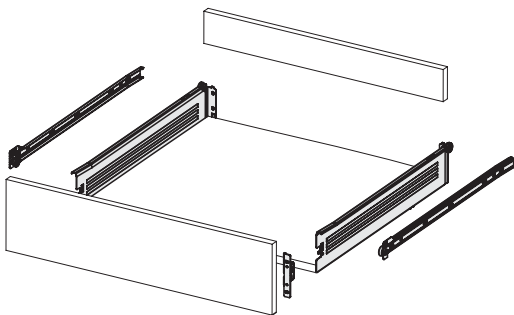

Induax SUPRA-86 drawer set

- > 86 mm height
- > Set consists of:
 - 1 pair steel front adapters
 - 1 pair runners
 - 1 pair drawer sides
- > Order qty: 1 set

Length	White RAL 9001
270 mm	555.50.700
300 mm	555.50.701
350 mm	555.50.702
400 mm	555.50.703
450 mm	555.50.704

Induax SUPRA-118 drawer set

- > 118 mm height
- > Set consists of:
 - 1 pair steel front adapters
 - 1 pair runners
 - 1 pair drawer sides
- > Order qty: 1 set

Length	White RAL 9001
450 mm	555.55.704

Induax SUPRA-150 drawer set

- > 150 mm height
- > Set consists of:
 - 1 pair steel front adapters
 - 1 pair runners
 - 1 pair drawer sides
- > Order qty: 1 set

Length	White RAL 9001
350 mm	555.52.702
400 mm	555.52.703
450 mm	555.52.704

Induax SUPRA INDAmatic soft close is available to order separately, part number 558.57.496 in white or 558.57.596 in grey. Shown on page 20-1056