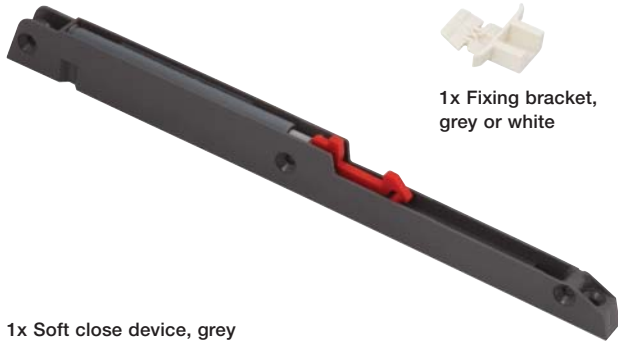

Indaux SUPRA INDAmatic independent

1x Fixing bracket, white

1x Soft close device, grey

- > INDAmatic set for SUPRA drawer
- > Set included:
 - 1x Soft close device
 - 1x Fixing bracket
- > Order qty: 1 set

Finish	Cat. No.
White RAL 9001	558.57.795

Indaux SUPRA INDAmatic

1x Fixing bracket, grey or white

1x Soft close device, grey

- > INDAmatic set for SUPRA drawer
- > Set included:
 - 1x Soft close device, grey
 - 1x Fixing bracket, grey or white
- > Order qty: 1 set