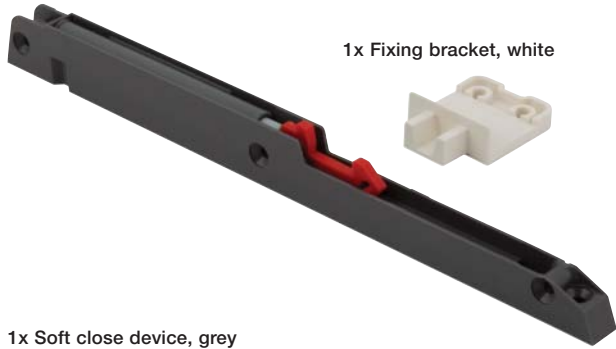

Indaux SUPRA INDAmatic independent

1x Fixing bracket, white

1x Soft close device, grey

- > INDAmatic set for SUPRA drawer
- > Set included:
 - 1x Soft close device
 - 1x Fixing bracket
- > Order qty: 1 set

Finish	Cat. No.
White RAL 9001	558.57.795

Indaux SUPRA INDAmatic

1x Fixing bracket, grey or white

1x Soft close device, grey

- > INDAmatic set for SUPRA drawer
- > Set included:
 - 1x Soft close device, grey
 - 1x Fixing bracket, grey or white
- > Order qty: 1 set