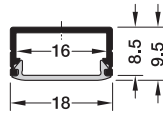

**Loox 2190 aluminium profile, 8.5 mm height, for Loox LED flexible strip lights, surface mounting**

End cap with cable outlet  
833.72.852

- > Order profile and end caps separately
- > For surface mounting
- > With opal plastic cover
- > Silver coloured anodised aluminium profile
- > Order qty:  
Profile: 1 pc  
End caps: 1 pair

LED points are always visible when this profile is used

Mounting brackets are available (optional), shown on page **5.194**

- > Sensor switches, suitable for use with aluminium profile with 16 mm internal width, are shown on page **5.165**
- > Replacement diffusers are available to order separately, shown on page **5.197**

Profile	Opal cover
2500 mm length	833.72.981
End caps	Order separately
Silver coloured plastic	833.72.852