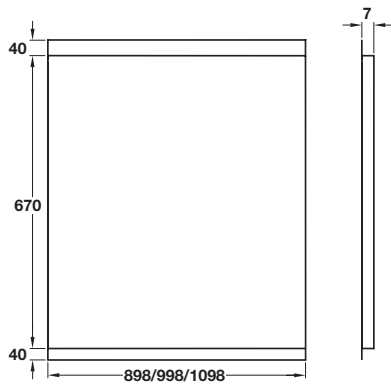

- > Glass
- > Order qty: 1 pc

To fit cooker width	900 mm	1000 mm	1100 mm
Black	535.01.900	535.01.920	535.01.940
Grey	535.01.901	535.01.921	535.01.941
Metallic black	535.01.902	535.01.922	535.01.942
Metallic silver	535.01.903	535.01.923	535.01.943
Metallic white	535.01.904	-	-
Purple	535.01.905	-	-