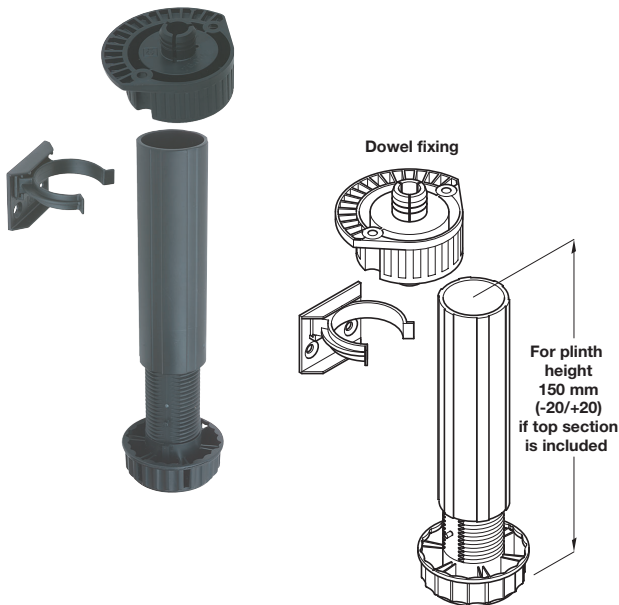

Plinth feet sets

- > For plinth heights 100 and 150 mm
- > Set consists of:
 - 1 x 637.96.341 or 637.96.343 - Shaft section, black plastic
 - 1 x 637.96.350 - Foot section, black plastic
 - 1 x 637.96.361 - Top section, screw mounting, black plastic
- > Order qty: 1 set

Shaft height	Cat. No.
63.5 mm	637.36.323
105.5 mm	637.36.325

Plinth feet set, dowel fixing

- > For plinth height 100 mm
- > With Ø15 mm spreading dowel for fixing to the underside of cabinet bases
- > Set consists of:
 - 2 x Shaft section, black plastic
 - 2 x Foot section, black plastic
 - 2 x Top section, screw mounting, black plastic
 - 8 x Hospa screws, 3.5 x 15 mm
- > Black plastic
- > Order qty: 1 set

Plinth feet set	Cat. No.
	637.36.330

Plinth foot and shaft section

- > For plinth heights 150 mm
- > Bulk packed, 1900 per box (2 boxes per pallet)
- > Black plastic
- > Order qty: Multiples of 1,900 pcs

Plinth foot and shaft section	Cat. No.
	637.96.400