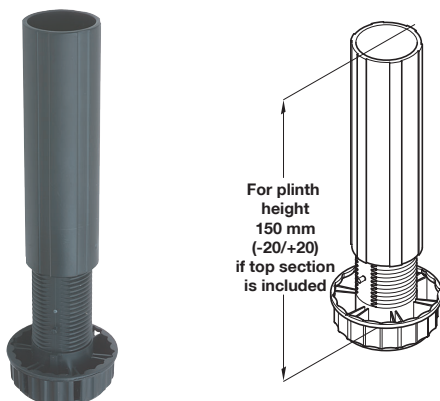

Plinth feet sets

- > For plinth heights 100 and 150 mm
- > Set consists of:
 - 1 x 637.96.341 or 637.96.343 - Shaft section, black plastic
 - 1 x 637.96.350 - Foot section, black plastic
 - 1 x 637.96.361 - Top section, screw mounting, black plastic
- > Order qty: 1 set

Shaft height	Cat. No.
63.5 mm	637.36.323
105.5 mm	637.36.325

Plinth feet set, dowel fixing

- > For plinth height 100 mm
- > With Ø15 mm spreading dowel for fixing to the underside of cabinet bases
- > Set consists of:
 - 2 x Shaft section, black plastic
 - 2 x Foot section, black plastic
 - 2 x Top section, screw mounting, black plastic
 - 8 x Hospa screws, 3.5 x 15 mm
- > Black plastic
- > Order qty: 1 set

Plinth feet set	Cat. No.
	637.36.330

Plinth foot and shaft section

- > For plinth heights 150 mm
- > Bulk packed, 1900 per box (2 boxes per pallet)
- > Black plastic
- > Order qty: Multiples of 1,900 pcs

Plinth foot and shaft section	Cat. No.
	637.96.400