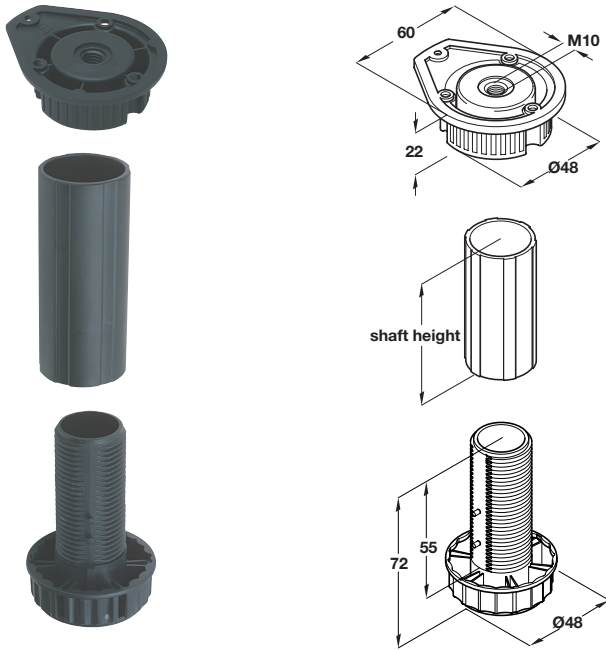

Plinth feet sets

- > For plinth heights 100 and 150 mm
- > Set consists of:
 - 1 x 637.96.341 or 637.96.343 - Shaft section, black plastic
 - 1 x 637.96.350 - Foot section, black plastic
 - 1 x 637.96.361 - Top section, screw mounting, black plastic
- > Order qty: 1 set

Shaft height	Cat. No.
63.5 mm	637.36.323
105.5 mm	637.36.325

Plinth feet set, dowel fixing

- > For plinth height 100 mm
- > With Ø15 mm spreading dowel for fixing to the underside of cabinet bases
- > Set consists of:
 - 2 x Shaft section, black plastic
 - 2 x Foot section, black plastic
 - 2 x Top section, screw mounting, black plastic
 - 8 x Hospa screws, 3.5 x 15 mm
- > Black plastic
- > Order qty: 1 set

Plinth feet set	Cat. No.
	637.36.330

Plinth foot and shaft section

- > For plinth heights 150 mm
- > Bulk packed, 1900 per box (2 boxes per pallet)
- > Black plastic
- > Order qty: Multiples of 1,900 pcs

Plinth foot and shaft section	Cat. No.
	637.96.400