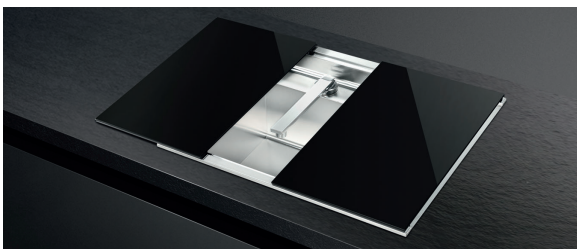

SMEG LINEA INSET MOUNT SINK AND TAP SETS

This Smeg Linea sink comes with a retractable tap which makes it ideal for installation under a window. Simply retract the tap and slide the black glass chopping boards across to create more work surface as well as allowing the window to open fully.

- > With retractable tap and black glass/stainless steel reversible sliding chopping boards
- > Simply push the tap down and slide the chopping boards across to create a seamless work surface
- > Ideal for placement underneath a window

Smeg Linea single bowl sink with retractable tap

Chopping boards are also available in silver finish, Cat. No. 567.97.915

- > With retractable tap and black glass/stainless steel reversible sliding chopping boards
- > Overall size: 570 x 500 mm
- > Bowl size: 510 x 330 mm
- > Cut-out size: 550 x 480 mm
- > 0.7 mm 304, 18/10 grade stainless steel
- > Waste kit included
- > Order qty: 1 pc

Cat. No.	
Unhanded	567.97.530

Smeg Linea single bowl inset sink with retractable tap

Chopping boards are also available in silver finish, Cat. No. 567.97.915

- > With retractable tap and black glass/stainless steel reversible sliding chopping boards
- > Overall size: 790 x 500 mm
- > Bowl size: 730 x 330 mm
- > Cut-out size: 770 x 480 mm
- > 0.7 mm 304, 18/10 grade stainless steel
- > Waste kit included
- > Order qty: 1 pc