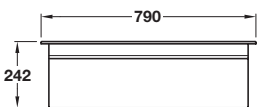

Smeg Linea single bowl sink with retractable tap

Chopping boards are also available in silver finish, Cat. No. 567.97.915

- > With retractable tap and black glass/stainless steel reversible sliding chopping boards
- > Overall size: 570 x 500 mm
- > Bowl size: 510 x 330 mm
- > Cut-out size: 550 x 480 mm
- > 0.7 mm 304, 18/10 grade stainless steel
- > Waste kit included
- > Order qty: 1 pc

Cat. No.	
Unhanded	567.97.530

Smeg Linea single bowl inset sink with retractable tap

Chopping boards are also available in silver finish, Cat. No. 567.97.915

- > With retractable tap and black glass/stainless steel reversible sliding chopping boards
- > Overall size: 790 x 500 mm
- > Bowl size: 730 x 330 mm
- > Cut-out size: 770 x 480 mm
- > 0.7 mm 304, 18/10 grade stainless steel
- > Waste kit included
- > Order qty: 1 pc