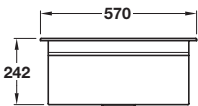

Smeg Linea single bowl sink with retractable tap

Chopping boards are also available in silver finish, Cat. No. 567.97.915

- > With retractable tap and black glass/stainless steel reversible sliding chopping boards
- > Overall size: 570 x 500 mm
- > Bowl size: 510 x 330 mm
- > Cut-out size: 550 x 480 mm
- > 0.7 mm 304, 18/10 grade stainless steel
- > Waste kit included
- > Order qty: 1 pc

Cat. No.	
Unhanded	567.97.530

Smeg Linea single bowl inset sink with retractable tap

Chopping boards are also available in silver finish, Cat. No. 567.97.915

- > With retractable tap and black glass/stainless steel reversible sliding chopping boards
- > Overall size: 790 x 500 mm
- > Bowl size: 730 x 330 mm
- > Cut-out size: 770 x 480 mm
- > 0.7 mm 304, 18/10 grade stainless steel
- > Waste kit included
- > Order qty: 1 pc