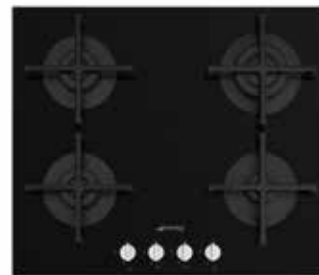

Smeg Cucina 5 burner gas on glass hob, 720 mm

Smeg Cucina four burner gas on glass hob, 600 mm

Silver finish

Black finish

- > Dimensions: 720 mm width x 510 mm depth x 48 mm height
- > Cut out: 482-486 x 560-564 mm
- > 5 burners:
 - 1x 4000 W ultra rapid burner
 - 1x 2600 W rapid burner
 - 2x 1700 W semi-rapid burner
 - 1x 1000 W auxiliary burner
- > Glass on steel, straight edge
- > Features:
 - Cast iron pan supports
 - Front rotary controls
 - Flat design vertical flame burners
 - Automatic ignition
 - Flame failure safety device
 - Adaptable for LPG
- > Smeg 2 year labour, 2 year parts warranty
- > Order qty: 1 pc

2 Year
Warranty

Finish	Model No.	Cat. No.
Black	PV275N	536.64.021
Silver	PV275S	536.64.022

Linea control knobs are available to purchase separately, contact us for more information

Black finish

Silver finish

- > Dimensions: 600 mm width x 510 mm depth x 48 mm height
- > Cut out: 482-486 x 560-564 mm
- > 5 burners:
 - 1x 2900 W rapid burner
 - 2x 1700 W semi-rapid burner
 - 1x 1000 W auxiliary burner
- > Glass on steel, straight edge
- > Features:
 - Cast iron pan supports
 - Front rotary controls
 - Flat design vertical flame burners
 - Automatic ignition
 - Flame failure safety device
 - Adaptable for LPG
- > Smeg 2 year labour, 2 year parts warranty
- > Order qty: 1 pc