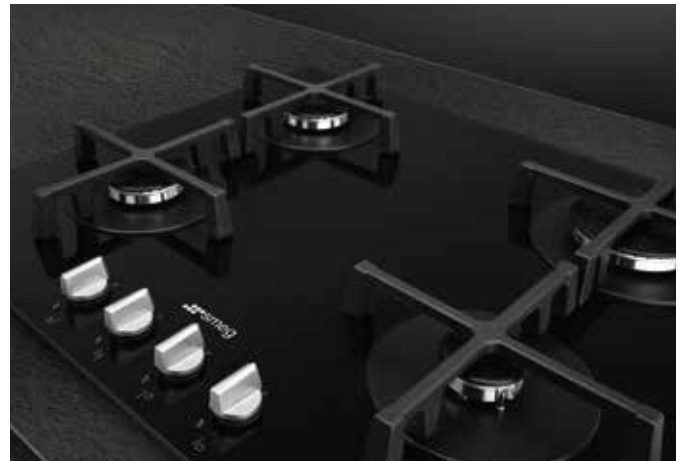

Smeg Cucina 5 burner gas on glass hob, 720 mm

Smeg Cucina four burner gas on glass hob, 600 mm

Silver finish

Black finish

- > Dimensions: 720 mm width x 510 mm depth x 48 mm height
- > Cut out: 482-486 x 560-564 mm
- > 5 burners:
 - 1x 4000 W ultra rapid burner
 - 1x 2600 W rapid burner
 - 2x 1700 W semi-rapid burner
 - 1x 1000 W auxiliary burner
- > Glass on steel, straight edge
- > Features:
 - Cast iron pan supports
 - Front rotary controls
 - Flat design vertical flame burners
 - Automatic ignition
 - Flame failure safety device
 - Adaptable for LPG
- > Smeg 2 year labour, 2 year parts warranty
- > Order qty: 1 pc

2 Year
Warranty

Finish	Model No.	Cat. No.
Black	PV275N	536.64.021
Silver	PV275S	536.64.022

Linea control knobs are available to purchase separately, contact us for more information

Black finish

Silver finish

- > Dimensions: 600 mm width x 510 mm depth x 48 mm height
- > Cut out: 482-486 x 560-564 mm
- > 5 burners:
 - 1x 2900 W rapid burner
 - 2x 1700 W semi-rapid burner
 - 1x 1000 W auxiliary burner
- > Glass on steel, straight edge
- > Features:
 - Cast iron pan supports
 - Front rotary controls
 - Flat design vertical flame burners
 - Automatic ignition
 - Flame failure safety device
 - Adaptable for LPG
- > Smeg 2 year labour, 2 year parts warranty
- > Order qty: 1 pc