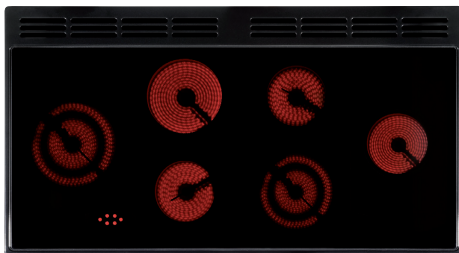

## Rangemaster Classic 110 range cooker, 1100 mm

Black finish

Cream finish

Cranberry finish

Gas hob

Electric (ceramic) hob

Electric (induction) hob

- > Range dimensions: 1100 mm wide x 900-930 mm high (up to hotplate) x 600 mm depth (excluding handles)
- > 2x Ovens with porthole doors
  - Handy rack
  - Storage drawer
- > **Dual fuel version has:**
  - Top left dual circuit glide out grill
  - Left hand includes 1x 80 litres conventional oven, 1x oven light and 1x programmable oven with timer
  - Right hand includes 1x 73 litres electric fan oven
  - 6x Gas burners
  - Sit on half ribbed half smooth griddle, cast iron pan supports
  - With FSD (Flame Supervision Device)
- > **Electric (ceramic) version has:**
  - Top left dual circuit glide out grill
  - Left hand includes 1x 80 litres conventional oven, 1x oven light and 1x programmable oven with timer
  - Right hand includes 1x 73 litres electric fan oven
  - 6x Ceramic cooking zones
  - Hot hob indicator
- > **Electric (induction) version has:**
  - Top left dual circuit glide out grill
  - Left hand includes 1x 80 litres conventional oven, 1x oven light and 1x programmable oven with timer
  - Right hand includes 1x 73 litres electric fan oven
  - 5x Cooking zones
  - Hot hob indicator
- > **Natural gas (LPG convertible) version has:**
  - Top left gas glide out grill
  - Left hand includes 1x 61 litres gas oven, 1x oven light and 1x programmable oven with timer
  - Right hand includes 1x 61 litres gas oven
  - 6x Gas burners
  - Sit on half ribbed half smooth griddle, cast iron pan supports
  - With FSD (Flame Supervision Device)
- > Order qty: 1 pc