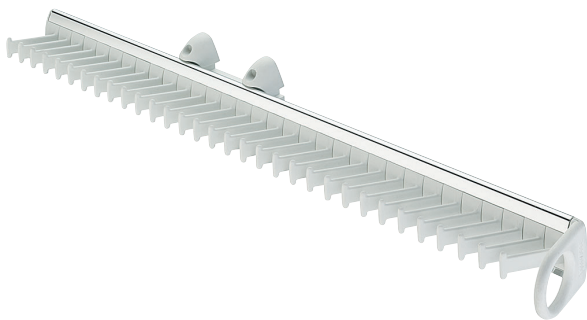

Wardrobe rail, 30 x 15 mm

- > 0.6 mm wall thickness
- > Steel
- > Order qty: See table below

Finish	Cat. No.	Order qty
Polished chrome	801.09.203	1 pc (1 pc = 3.0 m length)
Chrome-plated	801.09-0001	Multiples of 3.0 m

Wardrobe rail, 30 x 16 mm

- > 1 mm thickness
- > Aluminium
- > Order qty: 1 pc (1 pc = 2.5 m length)

Finish	Cat. No.
Anodised silver	801.76.972

Pull-out tie rack, for 32 ties

- > Height x width x depth: 80 x 90 x 520 mm
- > Extends max. 380 mm
- > For screw mounting to wardrobe door
- > Silver coloured anodised aluminium rail with plastic rack
- > Order qty: 1 pc

Rack colour	Cat. No.
White	807.21.740

End cap, 30 x 15 mm

- > For use with wardrobe rails
- > Push fit
- > Black plastic insert with polished chrome plated cap
- > Order qty: 1 pc

Finish	Cat. No.
Polished chrome	045.01-0164

Wardrobe rail, 30 x 16 mm

- > Length 2.5 m
- > 1 mm thickness
- > Aluminium
- > Order qty: 1 pc

Finish	Cat. No.
Anodised silver	801.76-0001