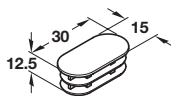

Wardrobe rail, 30 x 15 mm

- > 0.6 mm wall thickness
- > Steel
- > Order qty: See table below

Finish	Cat. No.	Order qty
Polished chrome	801.09.203	1 pc (1 pc = 3.0 m length)
Chrome-plated	801.09-0001	Multiples of 3.0 m

Wardrobe rail, 30 x 16 mm

- > 1 mm thickness
- > Aluminium
- > Order qty: 1 pc (1 pc = 2.5 m length)

Finish	Cat. No.
Anodised silver	801.76.972

Pull-out tie rack, for 32 ties

- > Height x width x depth: 80 x 90 x 520 mm
- > Extends max. 380 mm
- > For screw mounting to wardrobe door
- > Silver coloured anodised aluminium rail with plastic rack
- > Order qty: 1 pc

Rack colour	Cat. No.
White	807.21.740

End cap, 30 x 15 mm

- > For use with wardrobe rails
- > Push fit
- > Black plastic insert with polished chrome plated cap
- > Order qty: 1 pc

Finish	Cat. No.
Polished chrome	045.01-0164

Wardrobe rail, 30 x 16 mm

- > Length 2.5 m
- > 1 mm thickness
- > Aluminium
- > Order qty: 1 pc

Finish	Cat. No.
Anodised silver	801.76-0001