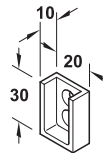

Square wardrobe rail, 25 x 15 mm

- > 1.5 mm wall thickness
- > 2000 mm length
- > Stainless steel
- > Order qty: 1 pc

Finish

Matt brushed

Cat. No.

801.37.013

End support, side panel fixing

- > For use with square wardrobe rails
- > For screw mounting to side panel
- > Stainless steel
- > Order qty: 1 pc

Finish

Matt brushed

Cat. No.

803.42.090

End support, under shelf fixing

- > For use with square wardrobe rails
- > For screw mounting under shelf
- > Stainless steel
- > Order qty: 1 pc

Finish

Matt brushed