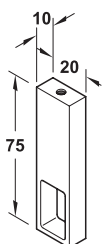

Square wardrobe rail, 25 x 15 mm

- > 1.5 mm wall thickness
- > 2000 mm length
- > Stainless steel
- > Order qty: 1 pc

Finish

Matt brushed

Cat. No.

801.37.013

End support, side panel fixing

- > For use with square wardrobe rails
- > For screw mounting to side panel
- > Stainless steel
- > Order qty: 1 pc

Finish

Matt brushed

Cat. No.

803.42.090

End support, under shelf fixing

- > For use with square wardrobe rails
- > For screw mounting under shelf
- > Stainless steel
- > Order qty: 1 pc

Finish

Matt brushed

Cat. No.

803.42.070

Rail centre support

- > For use with square wardrobe rails
- > For screw fixing under shelf
- > Stainless steel
- > Order qty: 1 pc

Finish

Matt brushed

Cat. No.

802.11.010