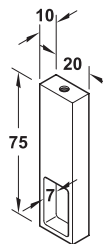

Square wardrobe rail, 25 x 15 mm

- > 1.5 mm wall thickness
- > 2000 mm length
- > Stainless steel
- > Order qty: 1 pc

Finish

Matt brushed

Cat. No.

801.37.013

End support, side panel fixing

- > For use with square wardrobe rails
- > For screw mounting to side panel
- > Stainless steel
- > Order qty: 1 pc

Finish

Matt brushed

Cat. No.

803.42.090

End support, under shelf fixing

- > For use with square wardrobe rails
- > For screw mounting under shelf
- > Stainless steel
- > Order qty: 1 pc

Finish

Matt brushed

Cat. No.

803.42.070

Rail centre support

- > For use with square wardrobe rails
- > For screw fixing under shelf
- > Stainless steel
- > Order qty: 1 pc

Finish

Matt brushed

Cat. No.

802.11.010