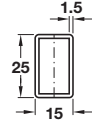

Square wardrobe rail, 25 x 15 mm

- > 1.5 mm wall thickness
- > 2000 mm length
- > Stainless steel
- > Order qty: 1 pc

Finish

Matt brushed

Cat. No.

801.37.013

End support, side panel fixing

- > For use with square wardrobe rails
- > For screw mounting to side panel
- > Stainless steel
- > Order qty: 1 pc

Finish

Matt brushed

Cat. No.

803.42.090

End support, under shelf fixing

- > For use with square wardrobe rails
- > For screw mounting under shelf
- > Stainless steel
- > Order qty: 1 pc

Finish

Matt brushed