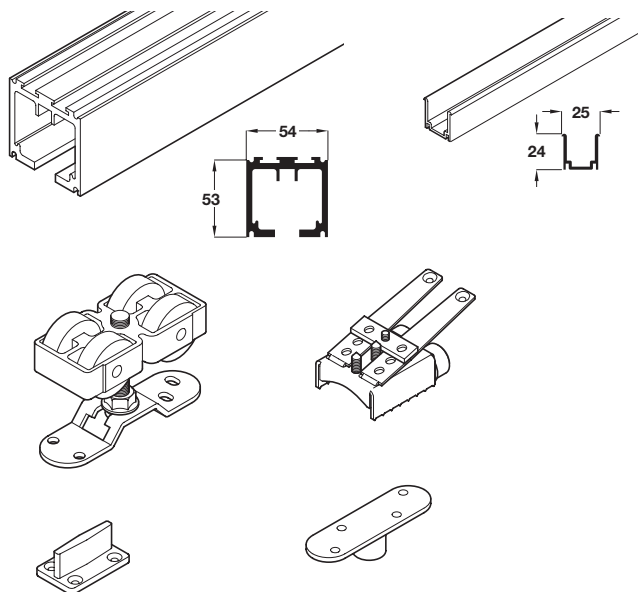

SF-A300 complete set for 1 door, max. 3000 mm wide

- > Set consists of:
 - 2x 943.52.603 SF-A300 top track, 3.0 m
 - 1x 943.52.000 SF-A300 fitting set
 - 2x 943.52.201 SF-A300 bottom guide roller
 - 2x 943.03.803 SF-A300 bottom channel guide
- > Order qty: 1 set

SF-A300, 3000 mm wide doors set	Cat. No.
	943.52.002