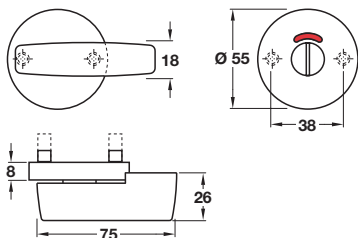

## StarTec Emergency release indicator and inside turn

- > 8 mm spindle included
- > To suit doors 37-52 mm thick
- > Stainless steel
- > Order qty: 1 set

Plain  
spindle

Emergency release indicator

Cat. No.  
903.53.006