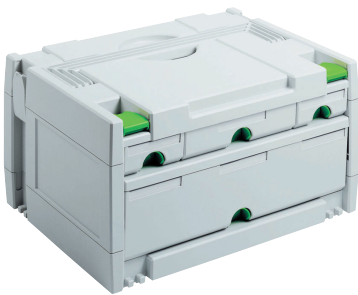

Festool Systainer with inserts

- > Permanent organisation, clear overview, flexible modules
- > Saves significant time, effort, movement, expense
- > Simple, compact transport
- > With individual removable plastic containers
- > Order qty: 1 pc

	Cat. No.
Systainer with inserts	008.06.860

Festool Sortainer SYS 3 Sort

- > Dims (L x W x H): 395 x 295 x 210 mm
- > Weight: 3.9 kg
- > Easy access to contents of drawers without disconnecting the Systainer
- > With pull-out catch and individual safety lock
- > Consists of:
 - 1x large drawer
 - 1x medium drawer
 - 2x small drawers
 - 2x separating ribs per drawer
 - 6x label holders
 - 8x label strips
- > Order qty: 1 pc

	Cat. No.
Sortainer SYS3 Sort	008.06.811

Festool Systainer trolley

- > With 4 steering rollers, 2 of which can be locked
- > For systainer sizes 1-5 and sortainers
- > Sliding lock for secure connection to systainers
- > Maximum load capacity 100 kg
- > Robust handles
- > Order qty: 1 pc