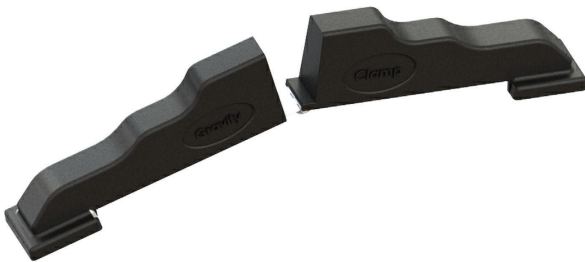

Adjustable door gripper

- > Adjustable grippers/steel straps
- > Adjustable to 15-54 mm
- > Steel straps, simple adjustment
- > Clamps door securely, versatile use
- > Can be used in conjunction with DBB morticer, 001.67.700
- > Gives excellent support for easy door preparation
- > Automatic release for ease of use
- > Locates easily to achieve best results
- > Black composite material
- > Order qty: 1 pc

	Cat. No.
Door gripper	008.07.290

Gorilla Gripper

- > Safe and easy way to grip lift and carry all types of sheet materials, boards and doors
- > Reduces stress and potential injuries to your back, wrists, hands and fingers
- > For 10 to 25 mm board thickness
- > Plastic with rubber gripping pads, soft grip cushioned handle
- > Order qty: 1 pc