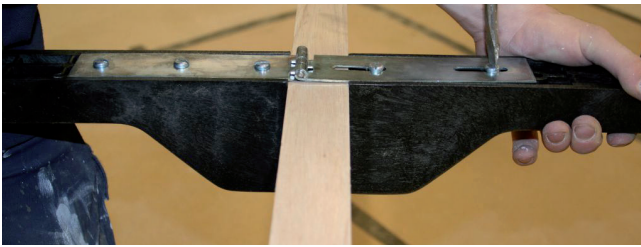

Adjustable door gripper

- > Adjustable grippers/steel straps
- > Adjustable to 15-54 mm
- > Steel straps, simple adjustment
- > Clamps door securely, versatile use
- > Can be used in conjunction with DBB morticer, 001.67.700
- > Gives excellent support for easy door preparation
- > Automatic release for ease of use
- > Locates easily to achieve best results
- > Black composite material
- > Order qty: 1 pc

	Cat. No.
Door gripper	008.07.290

Gorilla Gripper

- > Safe and easy way to grip lift and carry all types of sheet materials, boards and doors
- > Reduces stress and potential injuries to your back, wrists, hands and fingers
- > For 10 to 25 mm board thickness
- > Plastic with rubber gripping pads, soft grip cushioned handle
- > Order qty: 1 pc