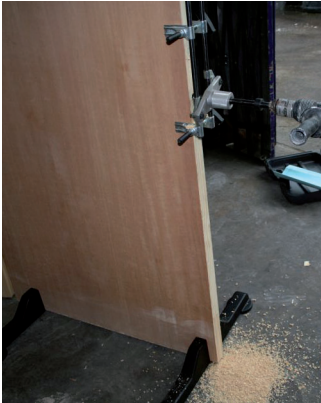

Adjustable door gripper

- > Adjustable grippers/steel straps
- > Adjustable to 15-54 mm
- > Steel straps, simple adjustment
- > Clamps door securely, versatile use
- > Can be used in conjunction with DBB morticer, 001.67.700
- > Gives excellent support for easy door preparation
- > Automatic release for ease of use
- > Locates easily to achieve best results
- > Black composite material
- > Order qty: 1 pc

	Cat. No.
Door gripper	008.07.290

Gorilla Gripper

- > Safe and easy way to grip lift and carry all types of sheet materials, boards and doors
- > Reduces stress and potential injuries to your back, wrists, hands and fingers
- > For 10 to 25 mm board thickness
- > Plastic with rubber gripping pads, soft grip cushioned handle
- > Order qty: 1 pc