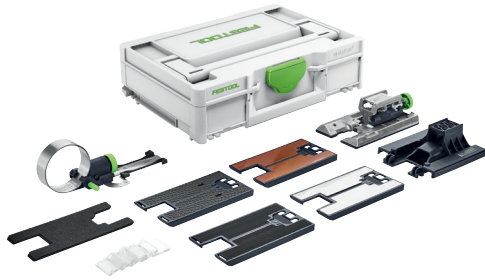

Festool Accessories SYSTAINER ZH-SYS-PS 420

- > Consists of:
 - 5 splinterguards
 - Soft base runner
 - Hard base runner
 - Steel base runner
 - StickFix baseplate
 - Angle table
 - Base adapter
 - Core maker
 - StickFix felt
 - In Systainer SYS3 M 112
- > Order qty: 1 pc

005.25.253 HAS REPLACED NUMBER 000.60.669

Version / Model No.	Cat. No.
Accessories SYS ZH-SYS-PS 420	005.25.253