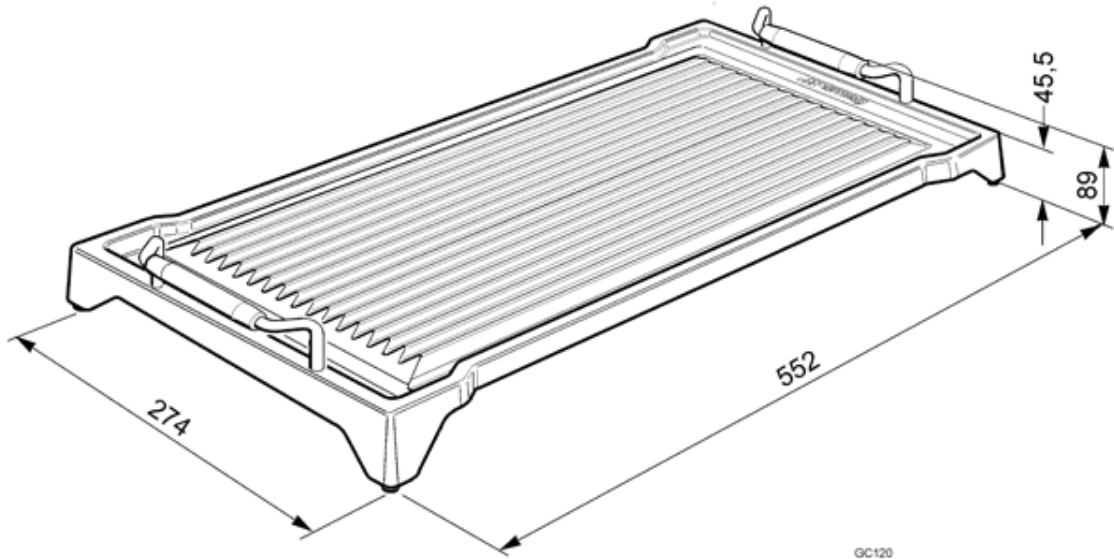

GC120

Cast Iron Griddle

EAN13: 8017709061012

The GC120 can replace a pan stand on Opera 120cm & 150cm dual fuel range cookers to provide a griddle plate

cast iron griddle
for ovens and cookers

GC120