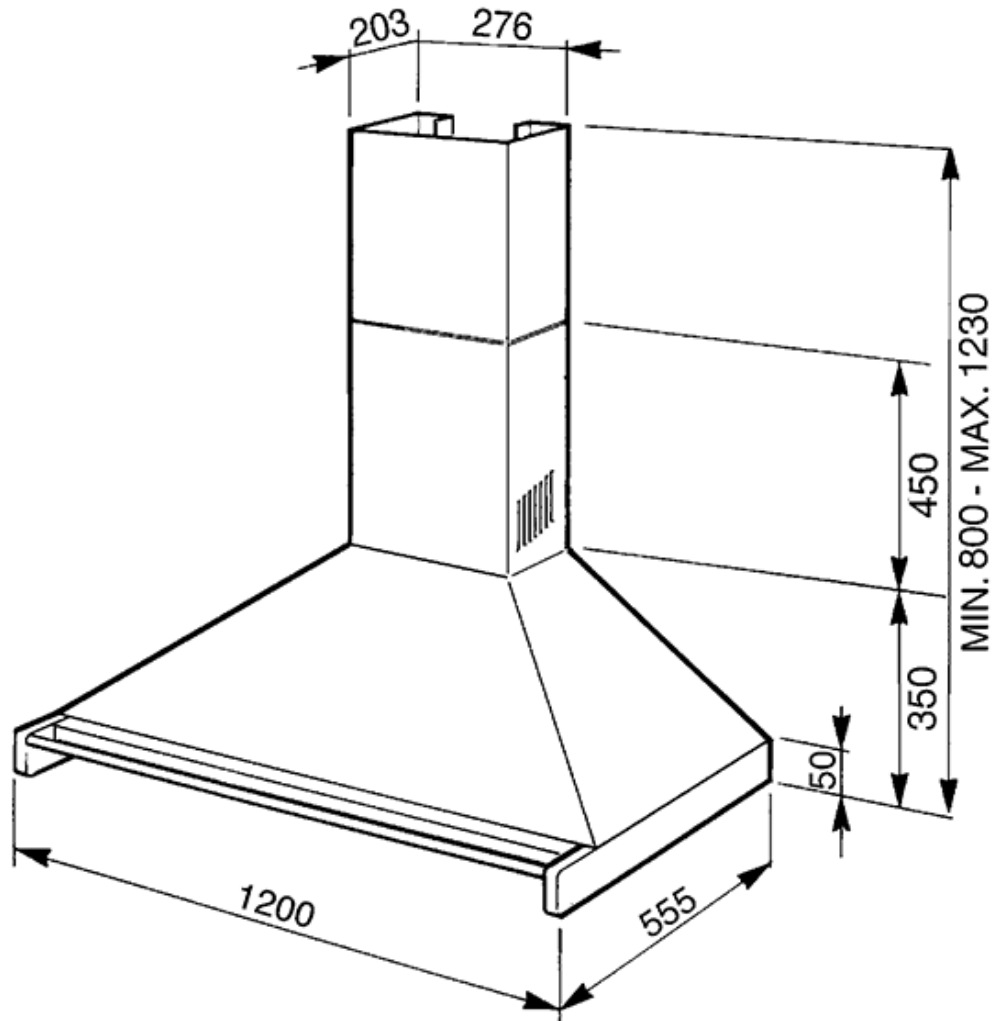

KD120XE

classic

120 cm
stainless steel
chimney hood
min noise level < 40dB (A)

Smeg (UK) Limited
3 Milton Park, Abingdon
Oxon OX14 4RN
Tel. +44 (0)844 557 9907
Fax +44 (0)844 557 9337