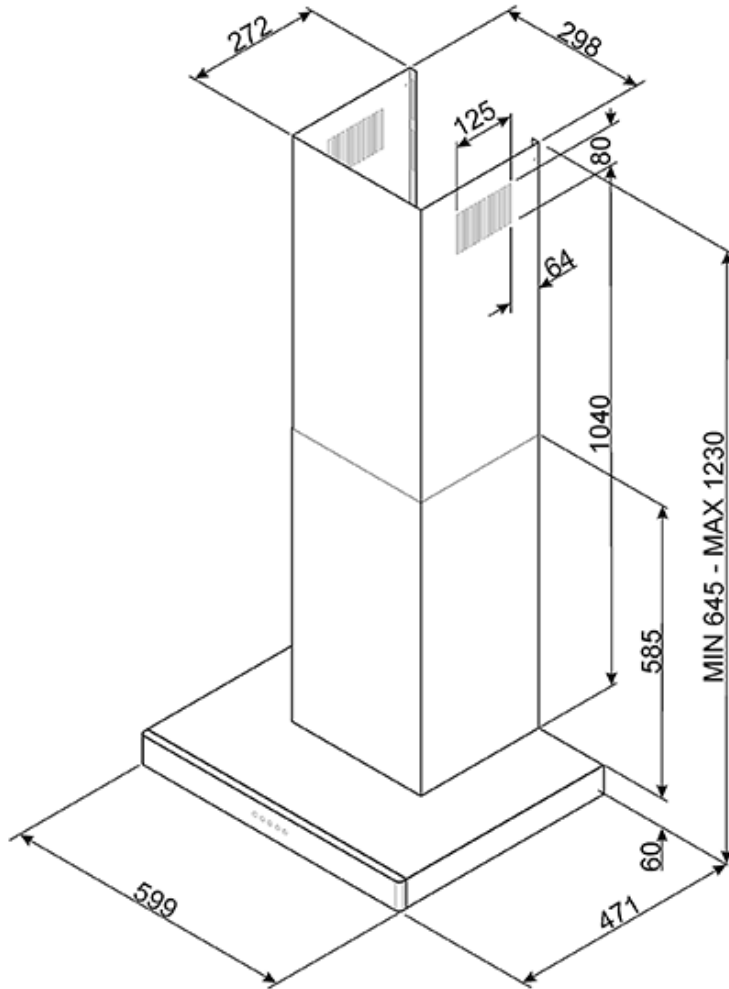

KS60XE-2

60 cm
stainless steel
chimney hood
min noise level < 45dB (A)

Smeg (UK) Ltd
The Magna Building, Wyndyke Furlong, Abingdon
OX14 1DZ
Tel. +44 (0)844 557 9907
Fax +44 (0)844 557 9337