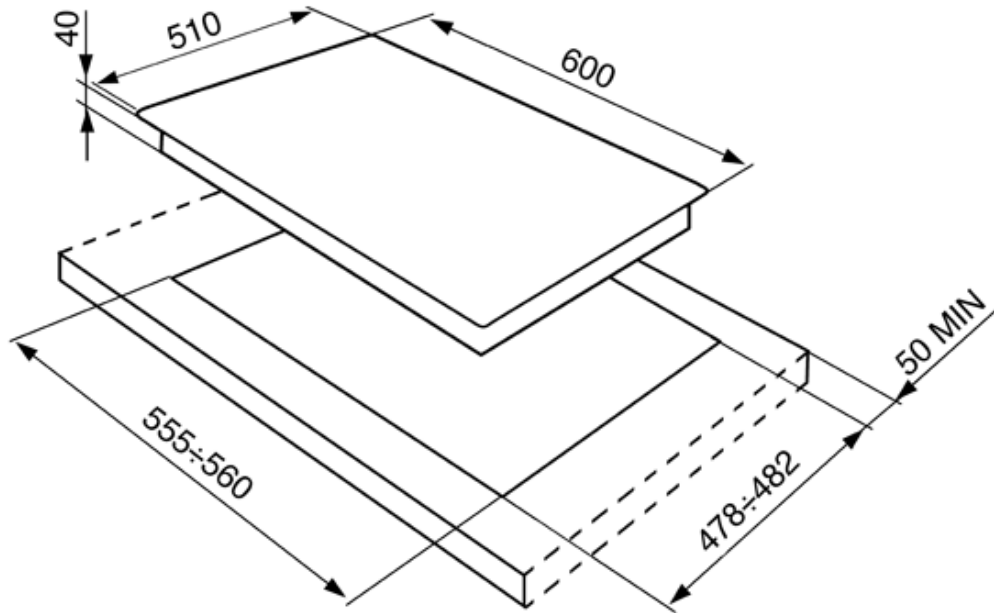

P261XGH

Cucina

gas
60 cm
stainless steel
front controls
Cucina Selection

Smeg (UK) Ltd
The Magna Building, Wyndyke Furlong, Abingdon
OX14 1DZ
Tel. +44 (0)844 557 9907
Fax +44 (0)844 557 9337