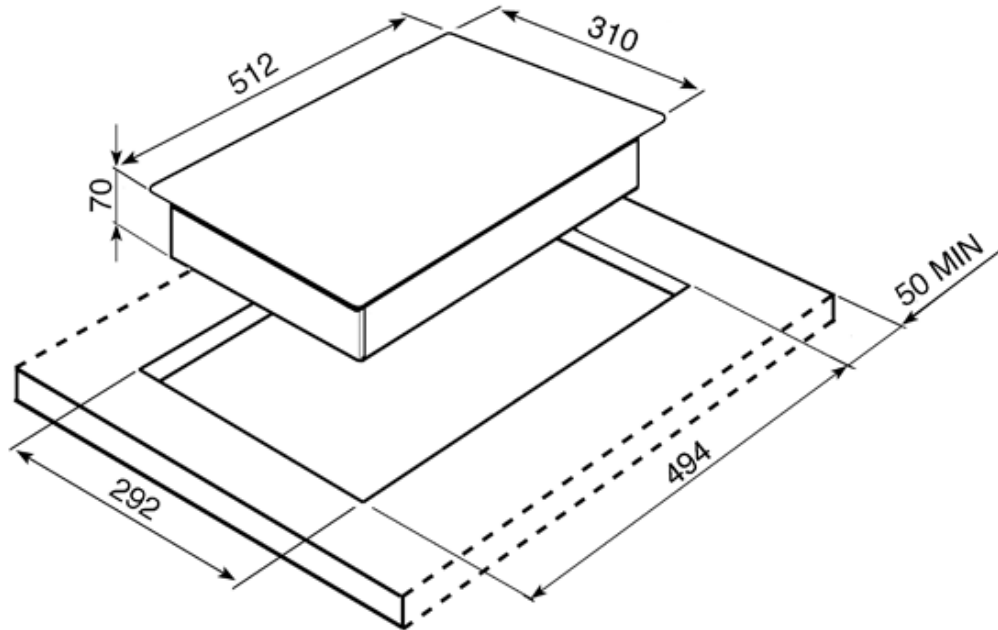

Functions

Options

- **6MP1PGF** - Set of 6 Linea controls
- **LGPGF-1** - Connecting strip

Heavy duty cast iron pan stands:
for maximum stability and strength.

PGF32G

classic

Domino
30 cm
stainless steel
front controls
ultra low profile 