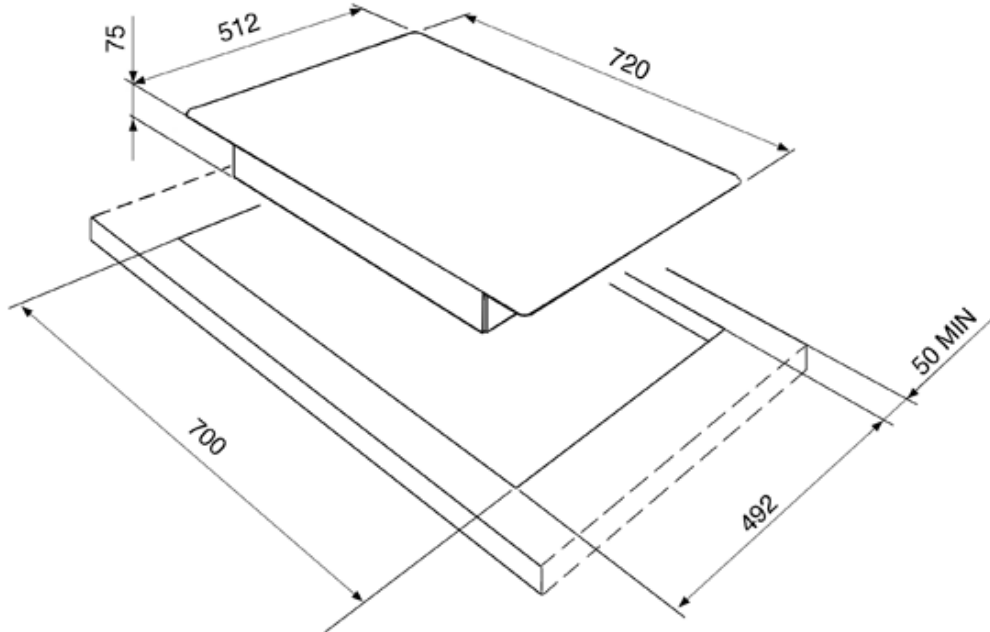

PGF75-4
classic

gas
72 cm
stainless steel
front controls
ultra low profile

Smeg (UK) Ltd
The Magna Building, Wyndyke Furlong, Abingdon
OX14 1DZ
Tel. +44 (0)844 557 9907
Fax +44 (0)844 557 9337