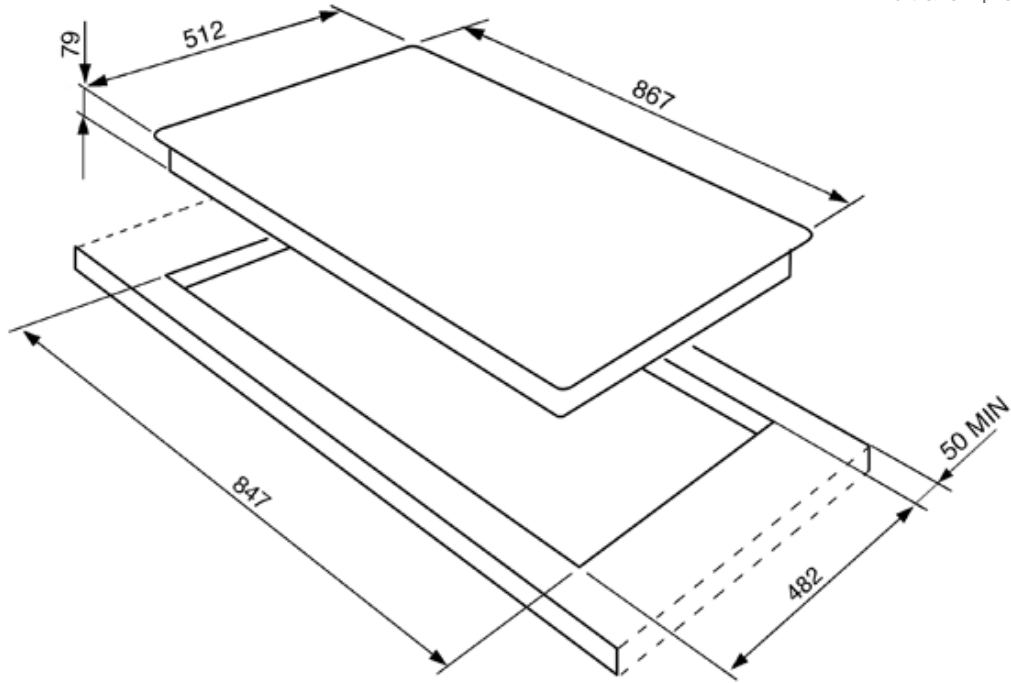

PGF96
classic

gas
90 cm
stainless steel
front controls
ultra low profile

Smeg (UK) Limited
3 Milton Park, Abingdon
Oxon OX14 4RN
Tel. +44 (0)844 557 9907
Fax +44 (0)844 557 9337