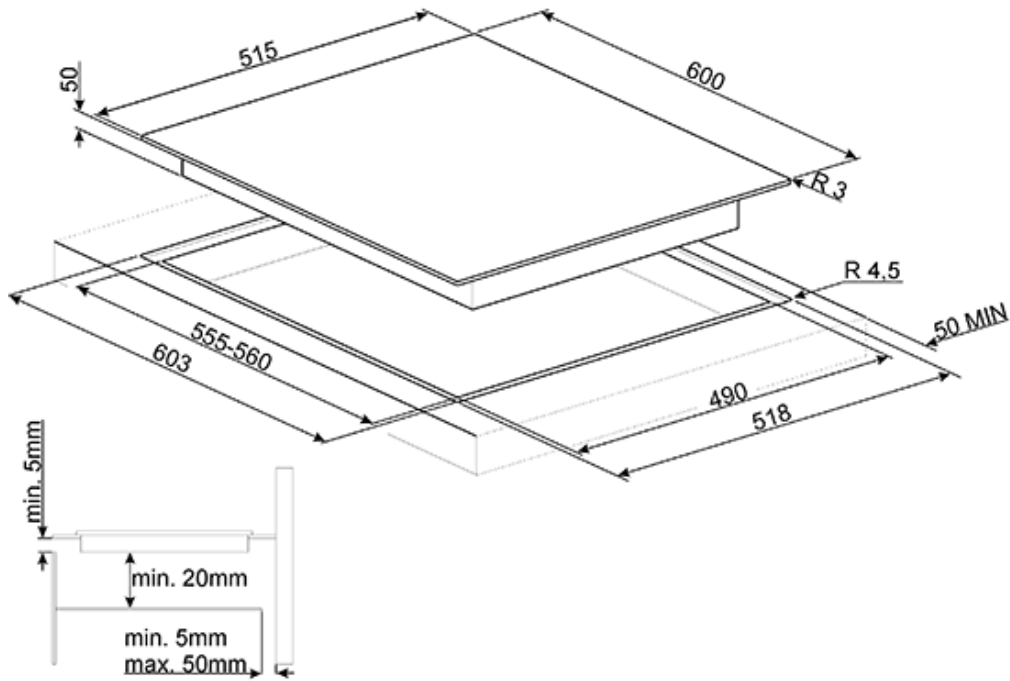

SI5641D

induction
60 cm
black
touch control
Cucina Selection

Smeg (UK) Limited
3 Milton Park, Abingdon
Oxon OX14 4RN
Tel. +44 (0)844 557 9907
Fax +44 (0)844 557 9337