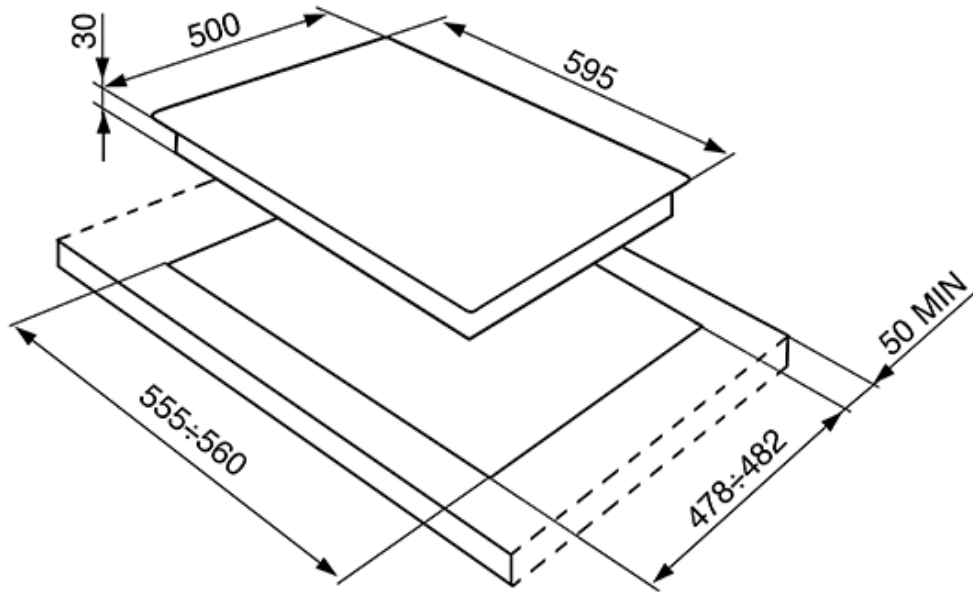

SR964NGH

Victoria

gas
60 cm
black
front controls
Victoria

Smeg (UK) Limited
3 Milton Park, Abingdon
Oxon OX14 4RN
Tel. +44 (0)844 557 9907
Fax +44 (0)844 557 9337