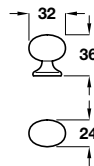

Knob

- Brass

Finish	Cat. No.
Polished brass	137.02.826
Polished chrome	137.02.228

Order qty: 1 pc

Polished brass finish

Knob

- Brass

Finish	Cat. No.
Polished brass	137.01.829
Polished chrome	137.01.221