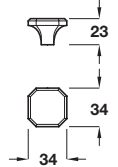

Pull handle

Knob

Catalogue shows  
24 x 24 mm  
Correct dimension is  
34 x 34 mm

**CORBUSIER**

- Zinc alloy, polished chrome finish

Pull handle		
Length	Hole centres	Cat. No.
141 mm	128 mm	123.08.252
174 mm	160 mm	123.08.253
Knob		Cat. No.
34 x 34 mm		123.08.260

Order qty: 1 pc

**WELLINGTON**

- Zinc alloy, polished nickel finish

D handle		
Length	Hole centres	Cat. No.
121 mm	4" / 102 mm	123.08.781
172 mm	6" / 152.5 mm	123.08.783
Knob		Cat. No.
Dim. A	Height	
32 mm	30 mm	123.08.770
38 mm	35 mm	123.08.772

Order qty: 1 pc

TCH 2013, © Häfele U.K. Ltd 2013. Dimensional data not binding. We reserve the right to alter specifications without notice.