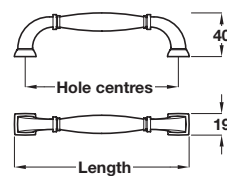

Pull handle

Knob

Catalogue shows  
24 x 24 mm  
Correct dimension is  
34 x 34 mm

**CORBUSIER**

- Zinc alloy, polished chrome finish

Pull handle		
Length	Hole centres	Cat. No.
141 mm	128 mm	123.08.252
174 mm	160 mm	123.08.253
Knob		Cat. No.
34 x 34 mm		123.08.260

Order qty: 1 pc

**WELLINGTON**

- Zinc alloy, polished nickel finish

D handle		
Length	Hole centres	Cat. No.
121 mm	4" / 102 mm	123.08.781
172 mm	6" / 152.5 mm	123.08.783
Knob		Cat. No.
Dim. A	Height	
32 mm	30 mm	123.08.770
38 mm	35 mm	123.08.772

Order qty: 1 pc

TCH 2013, © Häfele U.K. Ltd 2013. Dimensional data not binding. We reserve the right to alter specifications without notice.