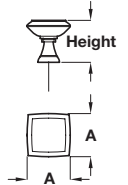

Pull handle

Knob

Catalogue shows  
24 x 24 mm  
Correct dimension is  
34 x 34 mm

**CORBUSIER**

- Zinc alloy, polished chrome finish

Pull handle		
Length	Hole centres	Cat. No.
141 mm	128 mm	123.08.252
174 mm	160 mm	123.08.253
Knob		Cat. No.
34 x 34 mm		123.08.260

Order qty: 1 pc

**WELLINGTON**

- Zinc alloy, polished nickel finish

D handle		
Length	Hole centres	Cat. No.
121 mm	4" / 102 mm	123.08.781
172 mm	6" / 152.5 mm	123.08.783
Knob		Cat. No.
Dim. A	Height	
32 mm	30 mm	123.08.770
38 mm	35 mm	123.08.772

Order qty: 1 pc

TCH 2013, © Häfele U.K. Ltd 2013. Dimensional data not binding. We reserve the right to alter specifications without notice.