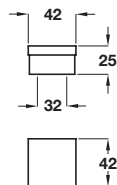

T knob

- > Zinc alloy
- > Order qty: 1 pc

Finish	Cat. No.
Stainless steel effect	108.55.000
Polished chrome	108.55.200

Knob

- > Zinc alloy
- > Order qty: 1 pc

Finish	Cat. No.
Polished chrome	131.98.211
Brushed nickel	131.98.911

EGG TIMER knob

- > Aluminium
- > Order qty: 1 pc

Finish	Cat. No.
Stainless steel effect	133.99.601

PLAIN knob

- > Brass
- > Order qty: 1 pc

Finish	Cat. No.
Polished chrome	131.24.201