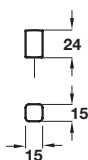

T knob

- > Zinc alloy
- > Order qty: 1 pc

Finish	Cat. No.
Stainless steel effect	108.55.000
Polished chrome	108.55.200

Knob

- > Zinc alloy
- > Order qty: 1 pc

Finish	Cat. No.
Polished chrome	131.98.211
Brushed nickel	131.98.911

EGG TIMER knob

- > Aluminium
- > Order qty: 1 pc

Finish	Cat. No.
Stainless steel effect	133.99.601

PLAIN knob

- > Brass
- > Order qty: 1 pc

Finish	Cat. No.
Polished chrome	131.24.201