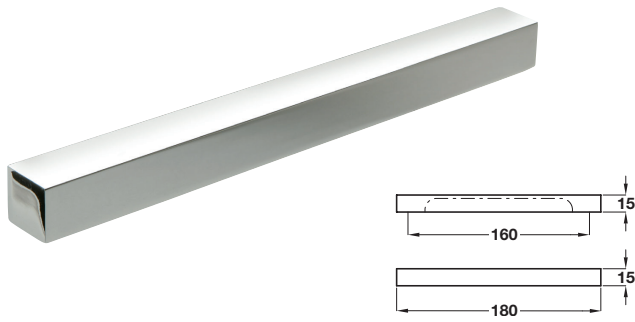

Pull handle

- > Aluminium
- > Order qty: 1 pc

Finish
Polished chrome

Cat. No.
110.70.253

D handle

- > Zinc alloy
- > Order qty: 1 pc

Length	Hole centres	Stainless steel effect
200 mm	160 mm	110.28.033
345 mm	320 mm	110.28.038

Bow handle

- > Zinc alloy
- > Order qty: 1 pc

Finish	Cat. No.
Stainless steel effect	109.26.053
Polished chrome	109.26.252

Bow handle

- > Zinc alloy
- > Order qty: 1 pc

Length	Hole centres	Chrome	St. steel effect
112 mm	96 mm	103.01.231	103.01.031
176 mm	160 mm	103.01.233	103.01.033