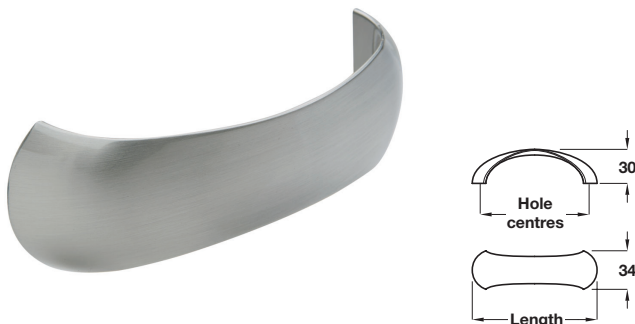

Pull handle

- > Aluminium
- > Order qty: 1 pc

Finish
Polished chrome

Cat. No.
110.70.253

D handle

- > Zinc alloy
- > Order qty: 1 pc

Length	Hole centres	Stainless steel effect
200 mm	160 mm	110.28.033
345 mm	320 mm	110.28.038

Bow handle

- > Zinc alloy
- > Order qty: 1 pc

Finish	Cat. No.
Stainless steel effect	109.26.053
Polished chrome	109.26.252

Bow handle

- > Zinc alloy
- > Order qty: 1 pc

Length	Hole centres	Chrome	St. steel effect
112 mm	96 mm	103.01.231	103.01.031
176 mm	160 mm	103.01.233	103.01.033