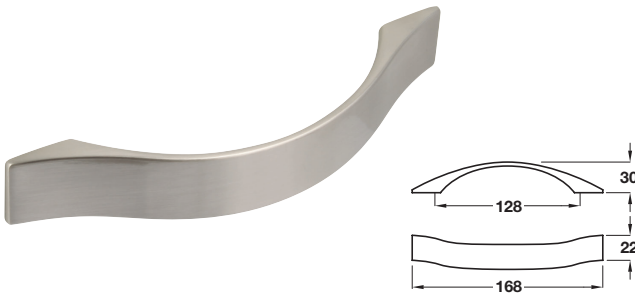

Pull handle

- > Aluminium
- > Order qty: 1 pc

Finish
Polished chrome

Cat. No.
110.70.253

D handle

- > Zinc alloy
- > Order qty: 1 pc

Length	Hole centres	Stainless steel effect
200 mm	160 mm	110.28.033
345 mm	320 mm	110.28.038

Bow handle

- > Zinc alloy
- > Order qty: 1 pc

Finish	Cat. No.
Stainless steel effect	109.26.053
Polished chrome	109.26.252

Bow handle

- > Zinc alloy
- > Order qty: 1 pc

Length	Hole centres	Chrome	St. steel effect
112 mm	96 mm	103.01.231	103.01.031
176 mm	160 mm	103.01.233	103.01.033