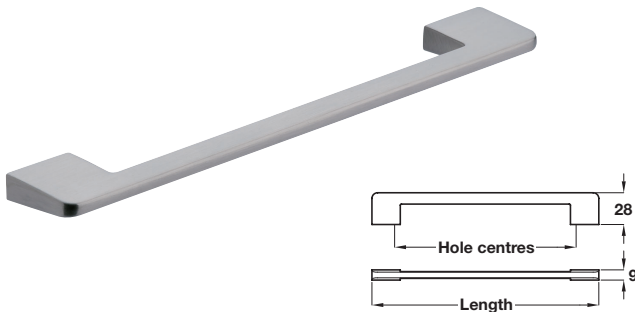

Pull handle

- > Aluminium
- > Order qty: 1 pc

Finish
Polished chrome

Cat. No.
110.70.253

D handle

- > Zinc alloy
- > Order qty: 1 pc

Length	Hole centres	Stainless steel effect
200 mm	160 mm	110.28.033
345 mm	320 mm	110.28.038

Bow handle

- > Zinc alloy
- > Order qty: 1 pc

Finish	Cat. No.
Stainless steel effect	109.26.053
Polished chrome	109.26.252

Bow handle

- > Zinc alloy
- > Order qty: 1 pc

Length	Hole centres	Chrome	St. steel effect
112 mm	96 mm	103.01.231	103.01.031
176 mm	160 mm	103.01.233	103.01.033