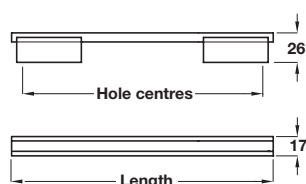

### MAYFAIR pull handle

- > Cast iron
- > Order qty: 1 pc

Length	Hole centres	Antique pewter
132 mm	96 mm	120.66.910
164 mm	128 mm	120.66.902
196 mm	160 mm	120.66.903
228 mm	192 mm	120.66.904
260 mm	224 mm	120.66.905
356 mm	320 mm	120.66.908

### GOTHIC pull handle

- > Cast iron
- > Order qty: 1 pc

Length	Hole centres	Antique pewter
138 mm	128 mm	120.64.902
170 mm	160 mm	120.64.903