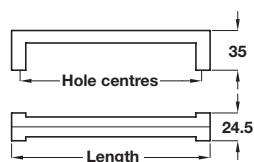

### MAYFAIR pull handle

- > Cast iron
- > Order qty: 1 pc

Length	Hole centres	Antique pewter
132 mm	96 mm	120.66.910
164 mm	128 mm	120.66.902
196 mm	160 mm	120.66.903
228 mm	192 mm	120.66.904
260 mm	224 mm	120.66.905
356 mm	320 mm	120.66.908

### GOTHIC pull handle

- > Cast iron
- > Order qty: 1 pc

Length	Hole centres	Antique pewter
138 mm	128 mm	120.64.902
170 mm	160 mm	120.64.903