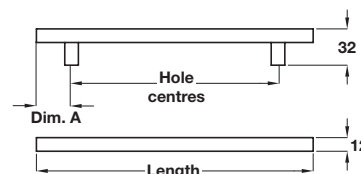

BESWICK

BESWICK bar handle, Ø 12 mm

HANDY TIP

“ Remember, only ever use a dry cloth to clean a handle. ”

Micro fibre cloth 008.54.565

- > Order M4 handle screws separately
- > Please note: maximum bolt length = 28 mm + board thickness
- > Steel handle with brass feet, polished chrome-plated
- > Order qty: 1 pc

Length	Hole centres	Dim.A	Cat. No.
156 mm	96 mm	30 mm	117.52.201
188 mm	128 mm	30 mm	117.52.202
244 mm	184 mm	30 mm	117.52.204
344 mm	284 mm	30 mm	117.52.207
394 mm	334 mm	30 mm	117.52.208
544 mm	484 mm	30 mm	117.52.209