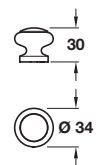

Knob, with pilot hole

- > Order M4 handle screws separately
- > Unfinished wood
- > Order qty: 1 pc

Dim A	Dim B	Dim C	Pine	Beech
Ø 20 mm	Ø 19 mm	18 mm	195.35.016	195.35.310
Ø 25 mm	Ø 24 mm	20 mm	195.35.025	195.35.329

Knob

- > Wood
- > Order qty: 1 pc

Finish	Cat. No.
Clear lacquered oak	195.59.400

Knob

- > Order M4 handle screws separately
- > Unfinished wood
- > Order qty: 1 pc

Type of wood	Cat. No.
Oak	195.56.400

Knob

- > Oak
- > Order qty: 1 pc