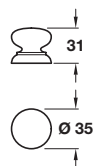

Knob, with pilot hole

- > Order M4 handle screws separately
- > Unfinished wood
- > Order qty: 1 pc

Dim A	Dim B	Dim C	Pine	Beech
Ø 20 mm	Ø 19 mm	18 mm	195.35.016	195.35.310
Ø 25 mm	Ø 24 mm	20 mm	195.35.025	195.35.329

Knob

- > Wood
- > Order qty: 1 pc

Finish	Cat. No.
Clear lacquered oak	195.59.400

Knob

- > Order M4 handle screws separately
- > Unfinished wood
- > Order qty: 1 pc

Type of wood	Cat. No.
Oak	195.56.400

Knob

- > Oak
- > Order qty: 1 pc