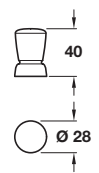

Knob, with pilot hole

- > Order M4 handle screws separately
- > Unfinished wood
- > Order qty: 1 pc

Dim A	Dim B	Dim C	Pine	Beech
Ø 20 mm	Ø 19 mm	18 mm	195.35.016	195.35.310
Ø 25 mm	Ø 24 mm	20 mm	195.35.025	195.35.329

Knob

- > Wood
- > Order qty: 1 pc

Finish	Cat. No.
Clear lacquered oak	195.59.400

Knob

- > Order M4 handle screws separately
- > Unfinished wood
- > Order qty: 1 pc

Type of wood	Cat. No.
Oak	195.56.400

Knob

- > Oak
- > Order qty: 1 pc