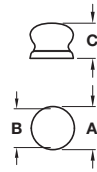

Knob, with pilot hole

- > Order M4 handle screws separately
- > Unfinished wood
- > Order qty: 1 pc

Dim A	Dim B	Dim C	Pine	Beech
Ø 20 mm	Ø 19 mm	18 mm	195.35.016	195.35.310
Ø 25 mm	Ø 24 mm	20 mm	195.35.025	195.35.329

Knob

- > Wood
- > Order qty: 1 pc

Finish	Cat. No.
Clear lacquered oak	195.59.400

Knob

- > Order M4 handle screws separately
- > Unfinished wood
- > Order qty: 1 pc

Type of wood	Cat. No.
Oak	195.56.400

Knob

- > Oak
- > Order qty: 1 pc