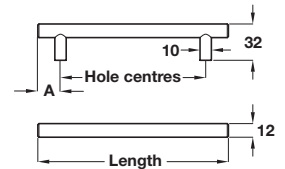

BARKSTON bar handle, Ø 12 mm

- > 2 each of M4 x 45 mm snap off handle screws included (101.20.700 includes additional 2x M4 x 25 mm screws)
- > *Order fixing screws separately
- > Steel
- > Order qty: 1 pc

Length	Hole centres	Dim. A	Brushed nickel-plated
136 mm	96 mm	20 mm	101.20.709*
168 mm	128 mm	20 mm	101.20.700
226 mm	156 mm	35 mm	101.20.701
230 mm	160 mm	35 mm	101.20.710
232 mm	192 mm	20 mm	101.20.708*
326 mm	256 mm	35 mm	101.20.702
376 mm	306 mm	35 mm	101.20.703
426 mm	356 mm	35 mm	101.20.704*
526 mm	456 mm	35 mm	101.20.705*
702 mm	632 mm	35 mm	101.20.706*
828 mm	758 mm	35 mm	101.20.707*