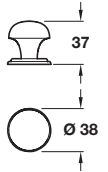

**IRONBRIDGE knob**

Note: ± 3 mm tolerance on non-critical dimensions and ±1 mm on hole centre dimensions  
Product is subject to variations in finish due to the finishing and manufacturing process of certain materials

- > 1x M4 x 25 mm and 1x M4 x 45 mm handle screws included
- > \*1x M4 x 30 mm handle screw included
- > Cast iron
- > Order qty: 1 pc

Finish	Natural iron	Aged brass effect
Cat. No.	119.25.950	119.25.150*

4

**IRONBRIDGE cup handle**

Note: ± 3 mm tolerance on non-critical dimensions and ±1 mm on hole centre dimensions  
Product is subject to variations in finish due to the finishing and manufacturing process of certain materials

- > 2x M4 x 25 mm handle screws included
- > Cast iron
- > Order qty: 1 pc

Length	Hole centres	Natural iron	Aged brass effect
168 mm	128 mm	121.75.945	121.75.145
199 mm	160 mm	121.75.956	121.75.156

PAGE AMENDED  
17.06.19/3