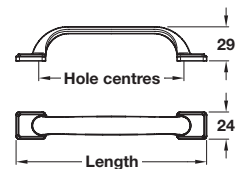

CONWY pull handle

Note: ± 3 mm tolerance on non-critical dimensions and ±1 mm on hole centre dimensions
Product is subject to variations in finish due to the finishing and manufacturing process of certain materials

- > 2x M4 x 25 mm handle screws included
- > Cast iron
- > Order qty: 1 pc