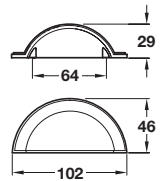

**IRONBRIDGE knob**

Note: ± 3 mm tolerance on non-critical dimensions and ±1 mm on hole centre dimensions  
Product is subject to variations in finish due to the finishing and manufacturing process of certain materials

- > 1x M4 x 25 mm and 1x M4 x 45 mm handle screws included
- > \*1x M4 x 30 mm handle screw included
- > Cast iron
- > Order qty: 1 pc

Finish	Natural iron	Aged brass effect
Cat. No.	119.25.950	119.25.150*

4

**IRONBRIDGE cup handle**

Note: ± 3 mm tolerance on non-critical dimensions and ±1 mm on hole centre dimensions  
Product is subject to variations in finish due to the finishing and manufacturing process of certain materials

- > 2x M4 x 25 mm handle screws included
- > Cast iron
- > Order qty: 1 pc

Length	Hole centres	Natural iron	Aged brass effect
168 mm	128 mm	121.75.945	121.75.145
199 mm	160 mm	121.75.956	121.75.156

PAGE AMENDED  
17.06.19/3