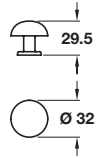

RUTLAND knob, Ø 32 mm

Due to the manufacturing processes of certain materials this product is subject to variations in dimensions

- > 1x M4 x 25 mm snap off handle screw included
- > Zinc alloy
- > Order qty: 1 pc

Finish	Cat. No.
Antique pewter	120.44.910

Furniture Handles: Modern Classics

Knob

Due to the manufacturing processes of certain materials this product is subject to variations in dimensions

- > 1x M4 x 45 mm handle screw included (120.48.902 also includes 1x M4 x 25 mm handle screw)
- > Cast iron
- > Order qty: 1 pc

Diameter	Dim. A	Natural iron
Ø 32 mm	29 mm	120.48.901
Ø 38 mm	31 mm	120.48.902

TOH DESIGN 2017, © Häfele U.K. Ltd 2017. Dimensional data not binding. We reserve the right to alter specifications without notice.