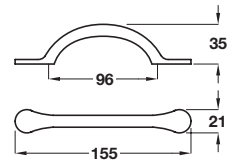

RUTLAND knob, Ø 32 mm

Due to the manufacturing processes of certain materials this product is subject to variations in dimensions

- > 1x M4 x 25 mm snap off handle screw included
- > Zinc alloy
- > Order qty: 1 pc

Finish	Cat. No.
Antique pewter	120.41.900

4

RUTLAND bow handle

Due to the manufacturing processes of certain materials this product is subject to variations in dimensions

- > Order M4 handle screws separately
- > Zinc alloy
- > Order qty: 1 pc

Finish	Cat. No.
Antique pewter	120.44.910

Furniture Handles: Modern Classics

Knob

Due to the manufacturing processes of certain materials this product is subject to variations in dimensions

- > 1x M4 x 45 mm handle screw included (120.48.902 also includes 1x M4 x 25 mm handle screw)
- > Cast iron
- > Order qty: 1 pc

Diameter	Dim. A	Natural iron
Ø 32 mm	29 mm	120.48.901
Ø 38 mm	31 mm	120.48.902

TOH DESIGN 2017, © Häfele U.K. Ltd 2017. Dimensional data not binding. We reserve the right to alter specifications without notice.