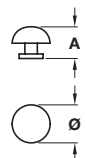

RUTLAND knob, Ø 32 mm

Due to the manufacturing processes of certain materials this product is subject to variations in dimensions

- > 1x M4 x 25 mm snap off handle screw included
- > Zinc alloy
- > Order qty: 1 pc

Finish	Cat. No.
Antique pewter	120.44.910

Furniture Handles: Modern Classics

Knob

Due to the manufacturing processes of certain materials this product is subject to variations in dimensions

- > 1x M4 x 45 mm handle screw included (120.48.902 also includes 1x M4 x 25 mm handle screw)
- > Cast iron
- > Order qty: 1 pc

Diameter	Dim. A	Natural iron
Ø 32 mm	29 mm	120.48.901
Ø 38 mm	31 mm	120.48.902

TOH DESIGN 2017, © Häfele U.K. Ltd 2017. Dimensional data not binding. We reserve the right to alter specifications without notice.