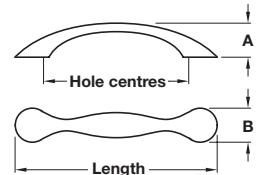

WARWICK knob

Antique brass

Antique pewter

- > Order M4 handle screws separately
- > Zinc alloy
- > Order qty: 1 pc

Diameter	Height	Antique pewter	Antique brass
Ø 34 mm	25.5 mm	133.95.902	133.95.102

BERWICK knob

- > Order M4 handle screws separately
- > Zinc alloy
- > Order qty: 1 pc

Finish	Cat. No.
Brushed tin	120.23.931

WARWICK bow handle

Antique brass

Antique pewter

- > Order M4 handle screws separately
- > Zinc alloy
- > Order qty: 1 pc

Length	Hole centres	Dim. A	Dim. B	Cat. No.
Antique pewter				
137 mm	96 mm	28 mm	24.5 mm	110.93.902
178 mm	128 mm	30 mm	30 mm	110.93.903
Antique brass				
137 mm	96 mm	28 mm	24.5 mm	110.93.102
178 mm	128 mm	30 mm	30 mm	110.93.103