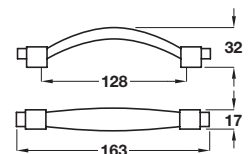

WARWICK knob

Antique brass

Antique pewter

- > Order M4 handle screws separately
- > Zinc alloy
- > Order qty: 1 pc

Diameter	Height	Antique pewter	Antique brass
Ø 34 mm	25.5 mm	133.95.902	133.95.102

BERWICK knob

- > Order M4 handle screws separately
- > Zinc alloy
- > Order qty: 1 pc

Finish	Cat. No.
Brushed tin	120.23.931

WARWICK bow handle

Antique brass

Antique pewter

- > Order M4 handle screws separately
- > Zinc alloy
- > Order qty: 1 pc

Length	Hole centres	Dim. A	Dim. B	Cat. No.
Antique pewter				
137 mm	96 mm	28 mm	24.5 mm	110.93.902
178 mm	128 mm	30 mm	30 mm	110.93.903
Antique brass				
137 mm	96 mm	28 mm	24.5 mm	110.93.102
178 mm	128 mm	30 mm	30 mm	110.93.103

BERWICK pull handle

- > Order M4 handle screws separately
- > Zinc alloy
- > Order qty: 1 pc

Finish	Cat. No.
Brushed tin	123.00.932