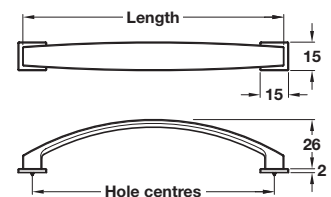

AUGUSTA knob with backplate

- > Order M4 handle screws separately
- > Use with or without backplate
- > Zinc alloy
- > Order qty: 1 set

Finish	15 x 15 mm	30 x 30 mm
Stainless steel effect	110.35.380	110.35.392
Polished nickel	110.35.381	110.35.391
Polished chrome	110.35.382	110.35.390
Matt black	110.35.384	110.35.393
Antique copper	110.35.383	110.35.394

AUGUSTA cup handle

- > Order M4 handle screws separately
- > Zinc alloy
- > Order qty: 1 pc

Finish	Cat. No.
Stainless steel effect	118.68.104
Polished nickel	118.68.704
Polished chrome	118.68.204
Matt black	118.68.804
Antique copper	118.68.004

AUGUSTA bow handle with backplates

- > Order M4 handle screws separately
- > Use with or without backplates
- > Zinc alloy
- > Order qty: 1 set

	128 mm	160 mm
Hole centres	128 mm	160 mm
Length	138 mm	170 mm
Stainless steel effect	103.30.105	103.30.106
Polished nickel	103.30.705	103.30.706
Polished chrome	103.30.205	103.30.206
Matt black	103.30.805	103.30.806
Antique copper	103.30.005	103.30.006

TCH DESIGN 2017. © Häfele U.K. Ltd 2017. Dimensional data not binding. We reserve the right to alter specifications without notice.