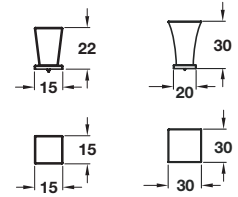

AUGUSTA knob with backplate

- > Order M4 handle screws separately
- > Use with or without backplate
- > Zinc alloy
- > Order qty: 1 set

Finish	15 x 15 mm	30 x 30 mm
Stainless steel effect	110.35.380	110.35.392
Polished nickel	110.35.381	110.35.391
Polished chrome	110.35.382	110.35.390
Matt black	110.35.384	110.35.393
Antique copper	110.35.383	110.35.394

AUGUSTA cup handle

- > Order M4 handle screws separately
- > Zinc alloy
- > Order qty: 1 pc

Finish	Cat. No.
Stainless steel effect	118.68.104
Polished nickel	118.68.704
Polished chrome	118.68.204
Matt black	118.68.804
Antique copper	118.68.004

AUGUSTA bow handle with backplates

- > Order M4 handle screws separately
- > Use with or without backplates
- > Zinc alloy
- > Order qty: 1 set

	128 mm	160 mm
Hole centres	128 mm	160 mm
Length	138 mm	170 mm
Stainless steel effect	103.30.105	103.30.106
Polished nickel	103.30.705	103.30.706
Polished chrome	103.30.205	103.30.206
Matt black	103.30.805	103.30.806
Antique copper	103.30.005	103.30.006

TCH DESIGN 2017. © Häfele U.K. Ltd 2017. Dimensional data not binding. We reserve the right to alter specifications without notice.