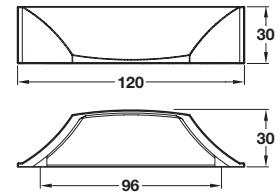

AUGUSTA knob with backplate

- > Order M4 handle screws separately
- > Use with or without backplate
- > Zinc alloy
- > Order qty: 1 set

Finish	15 x 15 mm	30 x 30 mm
Stainless steel effect	110.35.380	110.35.392
Polished nickel	110.35.381	110.35.391
Polished chrome	110.35.382	110.35.390
Matt black	110.35.384	110.35.393
Antique copper	110.35.383	110.35.394

AUGUSTA cup handle

- > Order M4 handle screws separately
- > Zinc alloy
- > Order qty: 1 pc

Finish	Cat. No.
Stainless steel effect	118.68.104
Polished nickel	118.68.704
Polished chrome	118.68.204
Matt black	118.68.804
Antique copper	118.68.004

AUGUSTA bow handle with backplates

- > Order M4 handle screws separately
- > Use with or without backplates
- > Zinc alloy
- > Order qty: 1 set

	128 mm	160 mm
Hole centres	128 mm	160 mm
Length	138 mm	170 mm
Stainless steel effect	103.30.105	103.30.106
Polished nickel	103.30.705	103.30.706
Polished chrome	103.30.205	103.30.206
Matt black	103.30.805	103.30.806
Antique copper	103.30.005	103.30.006

TCH DESIGN 2017. © Häfele U.K. Ltd 2017. Dimensional data not binding. We reserve the right to alter specifications without notice.