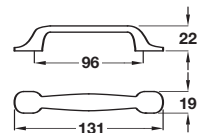

## HENRIETTA knob

- > 1x M4 x 25 mm handle screw included
- > Zinc alloy
- > Order qty: 1 pc

Finish	Cat. No.
Polished chrome	134.39.210
Stainless steel effect	134.39.020

## HENRIETTA cup handle

The MAYBERRY knob shown on page 120 also matches the HENRIETTA cup handle

- > 2x M4 x 25 mm and 2x M4 x 45 mm snap off handle screws included
- > \*Order M4 handle screws separately
- > Zinc alloy
- > Order qty: 1 pc

## HENRIETTA D handle

- > 2x M4 x 25 mm handles screws and 2x M4 x 45 mm snap off handle screws included
- > \*Order fixing screws separately for stainless steel effect finish
- > Aluminium
- > Order qty: 1 pc