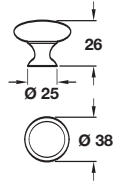

## HENRIETTA knob

- > 1x M4 x 25 mm handle screw included
- > Zinc alloy
- > Order qty: 1 pc

Finish	Cat. No.
Polished chrome	134.39.210
Stainless steel effect	134.39.020

## HENRIETTA cup handle

The MAYBERRY knob shown on page 120 also matches the HENRIETTA cup handle

- > 2x M4 x 25 mm and 2x M4 x 45 mm snap off handle screws included
- > \*Order M4 handle screws separately
- > Zinc alloy
- > Order qty: 1 pc

## HENRIETTA D handle

- > 2x M4 x 25 mm handles screws and 2x M4 x 45 mm snap off handle screws included
- > \*Order fixing screws separately for stainless steel effect finish
- > Aluminium
- > Order qty: 1 pc