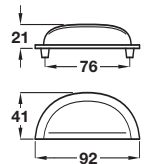

## HENRIETTA knob

- > 1x M4 x 25 mm handle screw included
- > Zinc alloy
- > Order qty: 1 pc

Finish	Cat. No.
Polished chrome	134.39.210
Stainless steel effect	134.39.020

## HENRIETTA cup handle

The MAYBERRY knob shown on page 120 also matches the HENRIETTA cup handle

- > 2x M4 x 25 mm and 2x M4 x 45 mm snap off handle screws included
- > \*Order M4 handle screws separately
- > Zinc alloy
- > Order qty: 1 pc

## HENRIETTA D handle

- > 2x M4 x 25 mm handles screws and 2x M4 x 45 mm snap off handle screws included
- > \*Order fixing screws separately for stainless steel effect finish
- > Aluminium
- > Order qty: 1 pc