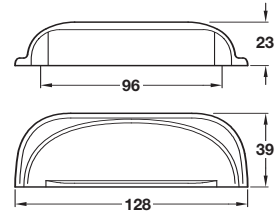

MAYBERRY

4

Furniture Handles: Modern Classics

MAYBERRY knob

MAYBERRY cup handle

 The HENRIETTA cup handle shown on page 119 matches the MAYBERRY knob

- > 1x M4 x 25 mm and 1x M4 x 45 mm snap off handle screws included
- > *Order M4 handle screws separately
- > Zinc alloy
- > Order qty: 1 pc

Finish	Cat. No.
Polished nickel	151.40.650

PAGE AMENDED
30.08.17/2

TCH DESIGN 2017, © Häfele U.K. Ltd 2017. Dimensional data not binding. We reserve the right to alter specifications without notice.