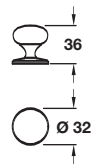

MAYBERRY

4

Furniture Handles: Modern Classics

MAYBERRY knob

MAYBERRY cup handle

 The HENRIETTA cup handle shown on page 119 matches the MAYBERRY knob

- > 1x M4 x 25 mm and 1x M4 x 45 mm snap off handle screws included
- > *Order M4 handle screws separately
- > Zinc alloy
- > Order qty: 1 pc

Finish	Cat. No.
Polished nickel	151.40.650

PAGE AMENDED
30.08.17/2

TCH DESIGN 2017, © Häfele U.K. Ltd 2017. Dimensional data not binding. We reserve the right to alter specifications without notice.