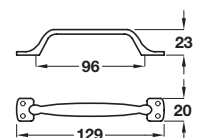

## HAXBY pull handle

- > 2x M4 x 25 mm snap off handle screws included
- > Zinc alloy
- > Order qty: 1 pc

Finish	Cat. No.
Antique pewter	107.03.915
Antique bronze	107.03.115

## KNIGHTSBRIDGE cup handle

- > Order M4 handle screws separately
- > Zinc alloy
- > Order qty: 1 pc

Finish	Cat. No.
Stainless steel effect	118.55.620

## KNIGHTSBRIDGE D handle

- > Order M4 handle screws separately
- > Zinc alloy
- > Order qty: 1 pc

Finish	Cat. No.
Stainless steel effect	118.69.620