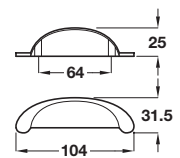

KNIGHTSBRIDGE cup handle

- > Order M4 handle screws separately
- > Zinc alloy
- > Order qty: 1 pc

Finish	Cat. No.
Stainless steel effect	118.55.620