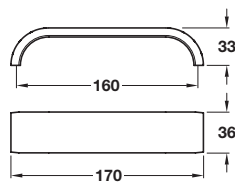

## TEXTURE pull handle

- > Order M4 handle screws separately
- > Zinc alloy
- > Order qty: 1 pc

Finish	Cat. No.
Iron effect	111.21.016

## HAXBY pull handle

- > 2x M4 x 25 mm snap off handle screws included
- > Zinc alloy
- > Order qty: 1 pc

Finish	Cat. No.
Antique pewter	107.03.915
Antique bronze	107.03.115

## KNIGHTSBRIDGE cup handle

- > Order M4 handle screws separately
- > Zinc alloy
- > Order qty: 1 pc

Finish	Cat. No.
Stainless steel effect	118.55.620

## KNIGHTSBRIDGE D handle

- > Order M4 handle screws separately
- > Zinc alloy
- > Order qty: 1 pc

Finish	Cat. No.
Stainless steel effect	118.69.620