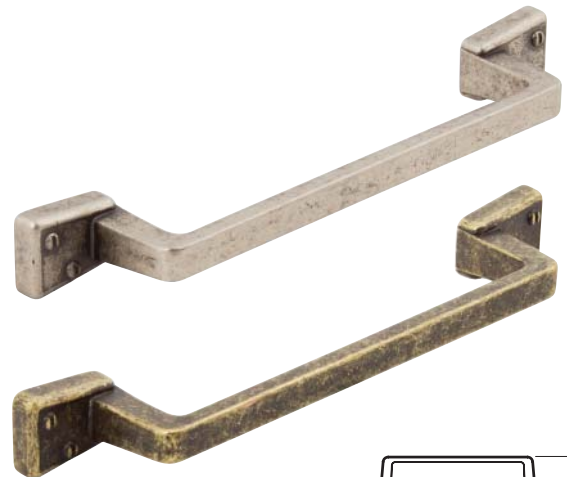

## TEXTURE pull handle

- > Order M4 handle screws separately
- > Zinc alloy
- > Order qty: 1 pc

Finish	Cat. No.
Iron effect	111.21.016

## HAXBY pull handle

- > 2x M4 x 25 mm snap off handle screws included
- > Zinc alloy
- > Order qty: 1 pc

Finish	Cat. No.
Antique pewter	107.03.915
Antique bronze	107.03.115

## KNIGHTSBRIDGE cup handle

- > Order M4 handle screws separately
- > Zinc alloy
- > Order qty: 1 pc

Finish	Cat. No.
Stainless steel effect	118.55.620

## KNIGHTSBRIDGE D handle

- > Order M4 handle screws separately
- > Zinc alloy
- > Order qty: 1 pc

Finish	Cat. No.
Stainless steel effect	118.69.620