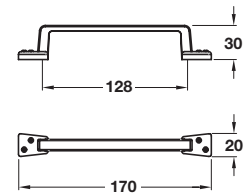

## TEXTURE pull handle

- > Order M4 handle screws separately
- > Zinc alloy
- > Order qty: 1 pc

Finish	Cat. No.
Iron effect	111.21.016

## HAXBY pull handle

- > 2x M4 x 25 mm snap off handle screws included
- > Zinc alloy
- > Order qty: 1 pc

Finish	Cat. No.
Antique pewter	107.03.915
Antique bronze	107.03.115

## KNIGHTSBRIDGE cup handle

- > Order M4 handle screws separately
- > Zinc alloy
- > Order qty: 1 pc

Finish	Cat. No.
Stainless steel effect	118.55.620

## KNIGHTSBRIDGE D handle

- > Order M4 handle screws separately
- > Zinc alloy
- > Order qty: 1 pc

Finish	Cat. No.
Stainless steel effect	118.69.620