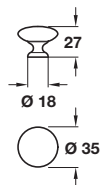

FABIAN bow handle

- > 2x M4 x 25 mm and 2x M4 x 45 mm handle screws included
- > Zinc alloy
- > Order qty: 1 pc

Finish	Cat. No.
Pewter	101.39.901

EDEN knob

- > Order M4 handle screws separately
- > Zinc alloy
- > Order qty: 1 pc

Finish	Cat. No.
Antique brass	134.27.186
Antique pewter	134.27.980

SORRENTO knob

- > Order M4 handle screws separately
- > Zinc alloy
- > Order qty: 1 pc

Finish	Cat. No.
Antique pewter	133.97.913

OBOE knob

- > Order M4 handle screws separately
- > Zinc alloy
- > Order qty: 1 pc

Finish	Cat. No.
Antique bronze	120.70.960