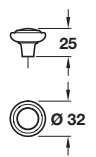

FABIAN bow handle

- > 2x M4 x 25 mm and 2x M4 x 45 mm handle screws included
- > Zinc alloy
- > Order qty: 1 pc

Finish	Cat. No.
Pewter	101.39.901

EDEN knob

- > Order M4 handle screws separately
- > Zinc alloy
- > Order qty: 1 pc

Finish	Cat. No.
Antique brass	134.27.186
Antique pewter	134.27.980

SORRENTO knob

- > Order M4 handle screws separately
- > Zinc alloy
- > Order qty: 1 pc

Finish	Cat. No.
Antique pewter	133.97.913

OBOE knob

- > Order M4 handle screws separately
- > Zinc alloy
- > Order qty: 1 pc

Finish	Cat. No.
Antique bronze	120.70.960