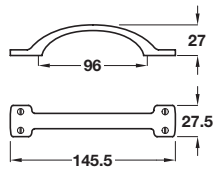

FABIAN bow handle

- > 2x M4 x 25 mm and 2x M4 x 45 mm handle screws included
- > Zinc alloy
- > Order qty: 1 pc

Finish	Cat. No.
Pewter	101.39.901

EDEN knob

- > Order M4 handle screws separately
- > Zinc alloy
- > Order qty: 1 pc

- > Order M4 handle screws separately
- > Zinc alloy
- > Order qty: 1 pc

Finish	Cat. No.
Antique bronze	120.70.960