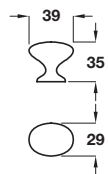

FABIAN bow handle

- > 2x M4 x 25 mm and 2x M4 x 45 mm handle screws included
- > Zinc alloy
- > Order qty: 1 pc

Finish	Cat. No.
Pewter	101.39.901

EDEN knob

- > Order M4 handle screws separately
- > Zinc alloy
- > Order qty: 1 pc

Finish	Cat. No.
Antique brass	134.27.186
Antique pewter	134.27.980

SORRENTO knob

- > Order M4 handle screws separately
- > Zinc alloy
- > Order qty: 1 pc

Finish	Cat. No.
Antique pewter	133.97.913

OBOE knob

- > Order M4 handle screws separately
- > Zinc alloy
- > Order qty: 1 pc

Finish	Cat. No.
Antique bronze	120.70.960