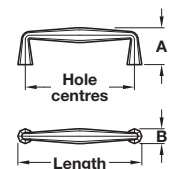

**BURBRIDGE cast iron pull handle**

Product is subject to variations in finish due to the finishing and manufacturing process of certain materials

- > 2x M4 x 25 mm handle screws included
- > Cast iron
- > Order qty: 1 pc

Length	Hole centres	A x B	Cast iron
109 mm	96 mm	33 x 13 mm	116.35.344
144 mm	128 mm	35 x 15 mm	116.35.345
176 mm	160 mm	37 x 15 mm	116.35.346
212 mm	192 mm	40 x 17 mm	116.35.347

**BURBRIDGE brass pull handle**

\*Product is subject to variations in finish due to the finishing and manufacturing process of certain materials

- > 2x M4 x 25 mm handle screws included
- > Brass
- > Order qty: 1 pc

Finish	Cat. No.
Length 144 mm, hole centres 128 mm, A x B: 35 x 15 mm	
Oil rubbed bronze*	116.35.145
Brushed brass*	116.35.545
Antique copper	116.35.945