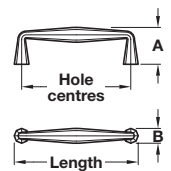

**BURBRIDGE cast iron pull handle**

Product is subject to variations in finish due to the finishing and manufacturing process of certain materials

- > 2x M4 x 25 mm handle screws included
- > Cast iron
- > Order qty: 1 pc

Length	Hole centres	A x B	Cast iron
109 mm	96 mm	33 x 13 mm	116.35.344
144 mm	128 mm	35 x 15 mm	116.35.345
176 mm	160 mm	37 x 15 mm	116.35.346
212 mm	192 mm	40 x 17 mm	116.35.347

**BURBRIDGE brass pull handle**

\*Product is subject to variations in finish due to the finishing and manufacturing process of certain materials

- > 2x M4 x 25 mm handle screws included
- > Brass
- > Order qty: 1 pc

Finish	Cat. No.
Length 144 mm, hole centres 128 mm, A x B: 35 x 15 mm	
Oil rubbed bronze*	116.35.145
Brushed brass*	116.35.545
Antique copper	116.35.945

TCH DESIGN 2017. © Häfele U.K. Ltd 2017. Dimensional data not binding. We reserve the right to alter specifications without notice.

PAGE AMENDED  
17.06.19/1

SALES DEPARTMENT 0800 171 2909

TECHNICAL SUPPORT 0800 171 2908